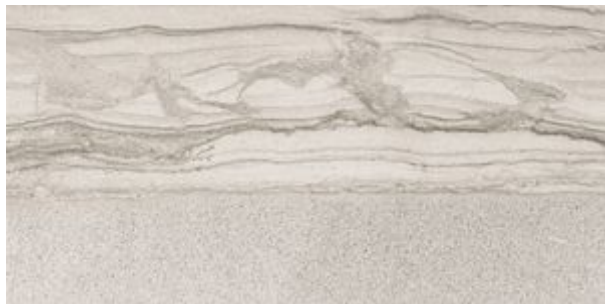

PRODUCT
ARCADIA 12X24F FERRARA MATTE

12"x24" | Glazed Porcelain | Tile

DETAILS

ROOM SCENES

TECHNICAL DATA

CODE: QUAR-FE-F1N
NAME: Arcadia 12X24F Ferrara Matte
SERIES: Arcadia
SIZE: 12"x24"
FINISH: Matt
LOOK: Stone Look
EDGE: Rectified
FAMILY: Tile
FROST RESISTANCE: Yes
SHADE VARIATION: V3
STYLE: Contemporary
SUITABLE FOR: Backsplash| Indoor
TYPOLOGY: Glazed Porcelain
TYPE OF PIECE: Field Tile
USE: Floor and Wall