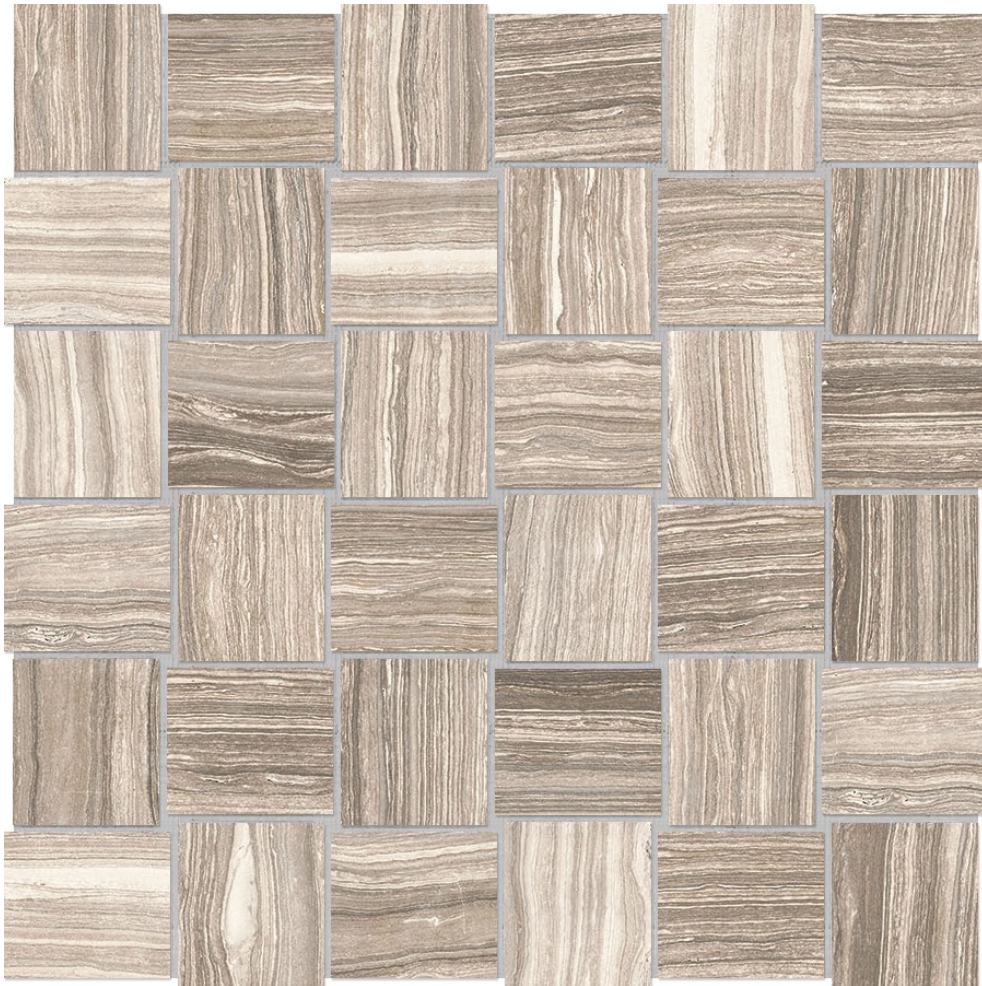

---

**PRODUCT**  
**2X2 CLAY BASKETWEAVE**

---

12"x12" | Glazed Porcelain | Tile

**TECHNICAL DATA**

CODE: AC4501-00830

NAME: 2x2 Clay Basketweave

SERIES: Eramosa

SIZE: 12"x12"

FINISH: Matt

LOOK: Marble Look

FAMILY: Tile

FROST RESISTANCE: Yes

MOSAIC TYPE: Mesh-Mounted

PEI: 4

STYLE: Contemporary