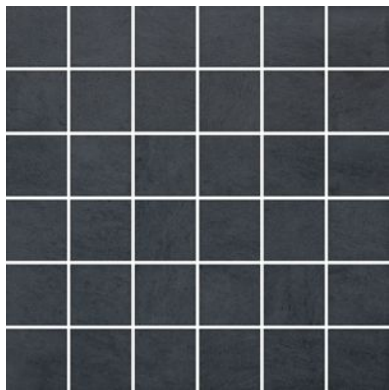

## SERIES CINQ

---

| Glazed Porcelain | Pressed Glazed Porcelain | Concrete

Contemporary tiles in a palette of earthy colors.

**PRODUCTS**

**Cinq 13x13 Black**  
13"x13" | Pressed Glazed Porcelain

**Cinq 13x13 Grey**  
13"x13" | Pressed Glazed Porcelain

**Cinq 13x13 White**  
13"x13" | Pressed Glazed Porcelain

**Cinq 2x2 Black**  
12"x12" | Glazed Porcelain

**Cinq 2x2 Grey**  
12"x12" | Glazed Porcelain

**Cinq 2x2 White**  
12"x12" | Glazed Porcelain

**Cinq 8x10 Black**  
8"x10" | Pressed Glazed Porcelain

**Cinq 8x10 Grey**  
8"x10" | Pressed Glazed Porcelain

**Cinq 8x10 White**  
8"x10" | Pressed Glazed Porcelain

**Cinq 3x8 Black Bullnose**  
3"x8" | Glazed Porcelain

**Cinq 3x8 Grey Bullnose**  
3"x8" | Glazed Porcelain