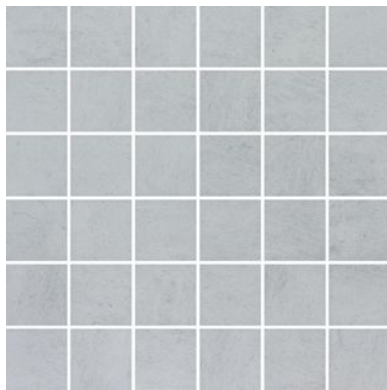

## SERIES CINQ

---

| Glazed Porcelain | Pressed Glazed Porcelain | Concrete

Contemporary tiles in a palette of earthy colors.

**PRODUCTS**

**Cinq 13x13 Black**  
13"x13" | Pressed Glazed Porcelain

**Cinq 13x13 Grey**  
13"x13" | Pressed Glazed Porcelain

**Cinq 13x13 White**  
13"x13" | Pressed Glazed Porcelain

**Cinq 2x2 Black**  
12"x12" | Glazed Porcelain

**Cinq 2x2 Grey**  
12"x12" | Glazed Porcelain

**Cinq 2x2 White**  
12"x12" | Glazed Porcelain

**Cinq 8x10 Black**  
8"x10" | Pressed Glazed Porcelain