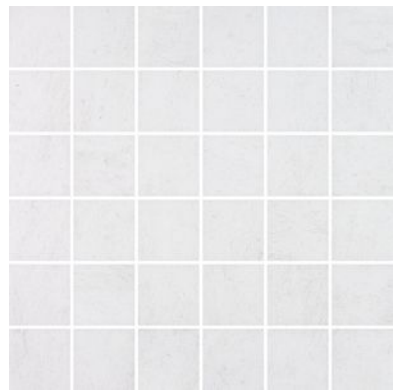

## SERIES CINQ

---

| Glazed Porcelain | Pressed Glazed Porcelain | Concrete

Contemporary tiles in a palette of earthy colors.

**PRODUCTS**

**Cinq 13x13 Black**  
13"x13" | Pressed Glazed Porcelain

**Cinq 13x13 Grey**  
13"x13" | Pressed Glazed Porcelain

**Cinq 13x13 White**  
13"x13" | Pressed Glazed Porcelain

**Cinq 2x2 Black**  
12"x12" | Glazed Porcelain

**Cinq 2x2 Grey**  
12"x12" | Glazed Porcelain

**Cinq 2x2 White**  
12"x12" | Glazed Porcelain

**Cinq 8x10 Black**  
8"x10" | Pressed Glazed Porcelain