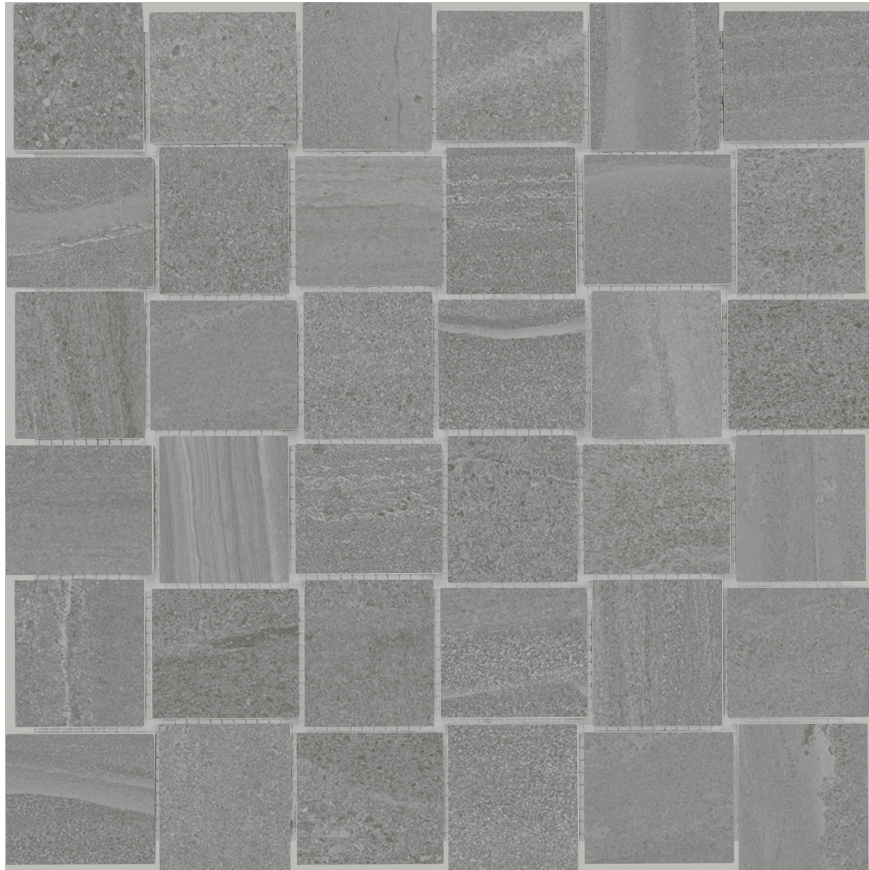

PRODUCT
DAVENPORT 2X2 MICA

12"x12" | Pressed Glazed Porcelain | Tile

TECHNICAL DATA

CODE: AC4501-00810

NAME: Davenport 2x2 Mica

SERIES: Davenport

SIZE: 12"x12"

FINISH: Matte

LOOK: Stone Look

BREAKING STRENGTH: $\geq 350 \geq 1500$

CHEMICAL RESISTANCE: CLASS B/CLASS A

DCOF: ≥ 0.50

FAMILY: Tile

FROST RESISTANCE: Yes

PEI: 4

SHADE VARIATION: V3

SUITABLE FOR: Indoor| Outdoor

TPOLOGY: Pressed Glazed Porcelain

THICKNESS: 8.4mm

TYPE OF PIECE: Mosaic

USE: Floor and Wall

NOTES: This product is special order and cannot be cancelled, returned, or refunded.