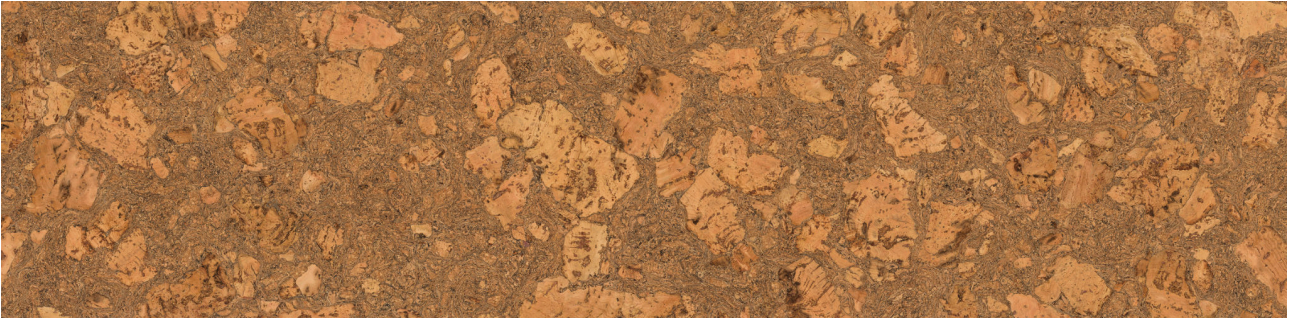

PRODUCT
CORK CLICK CAPRI

12"x48,6" | HDF | Waterproof Flooring

DETAILS

ROOM SCENES

TECHNICAL DATA

CODE: LCCORK202009

NAME: Cork Click Capri

SERIES: True Earth Cork Click

SIZE: 12"x48,6"

FINISH: Matt

LOOK: Wood Look

CLICK SYSTEM: UNICLIC system

COMMERCIAL WARRANTY: Class 33

CORE BOARD THICKNESS: 7 mm

FAMILY: Waterproof Flooring

PAD THICKNESS: 1 mm

PAD TYPE: Cork Underlayment

RESIDENTIAL WARRANTY: Class 23

STYLE: Contemporary

SUITABLE FOR: Indoor

SURFACE TEXTURE: Cork

TYPOLOGY: HDF

TYPE OF PIECE: Field Tile

TOTAL THICKNESS: 10 mm