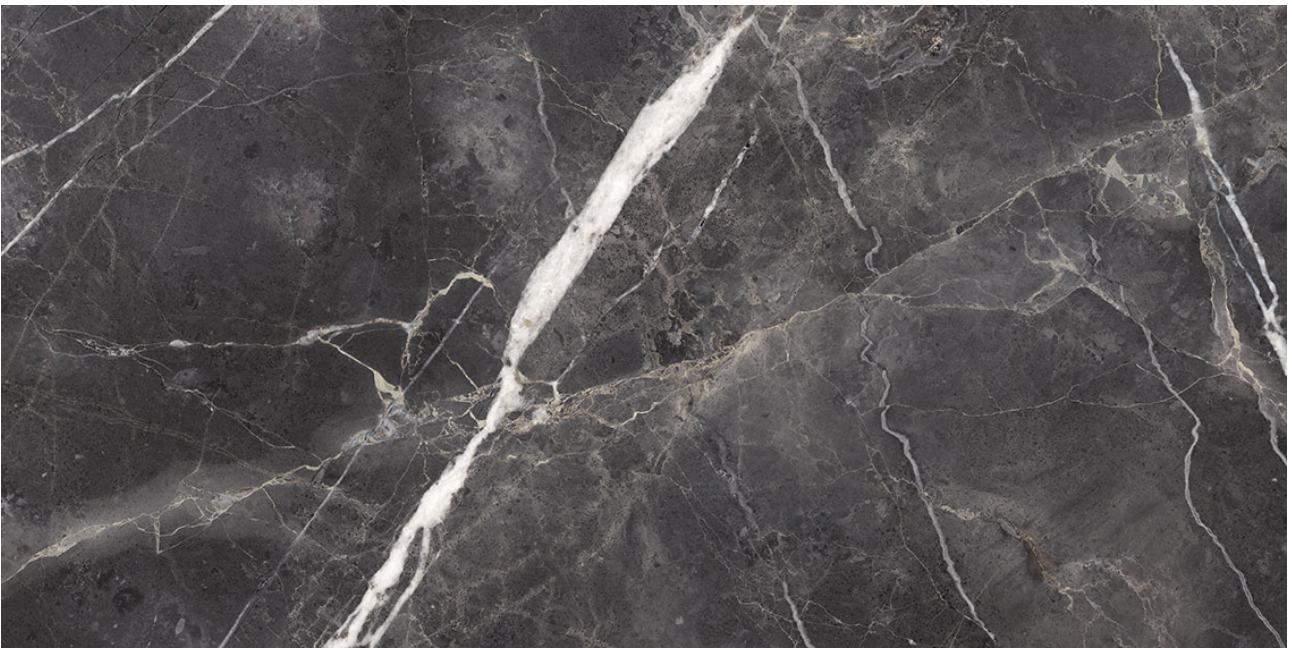

PRODUCT
ROYAL STONEWORKS 24X48 TUSCAN FORGE VEIN
POLISHED

24"x48" | Porcelain | Tile

TECHNICAL DATA

CODE: QUSW-TF-6P
NAME: Royal Stoneworks 24X48 Tuscan Forge Vein Polished
SERIES: Royal Stoneworks
SIZE: 24"x48"
FINISH: Polished
LOOK: Stone Look
EDGE: Rectified
FAMILY: Tile
FROST RESISTANCE: Yes
SHADE VARIATION: V3
STYLE: Contemporary
SUITABLE FOR: Indoor|Shower
TYPOLOGY: Porcelain
TYPE OF PIECE: Field Tile
USE: Floor and Wall