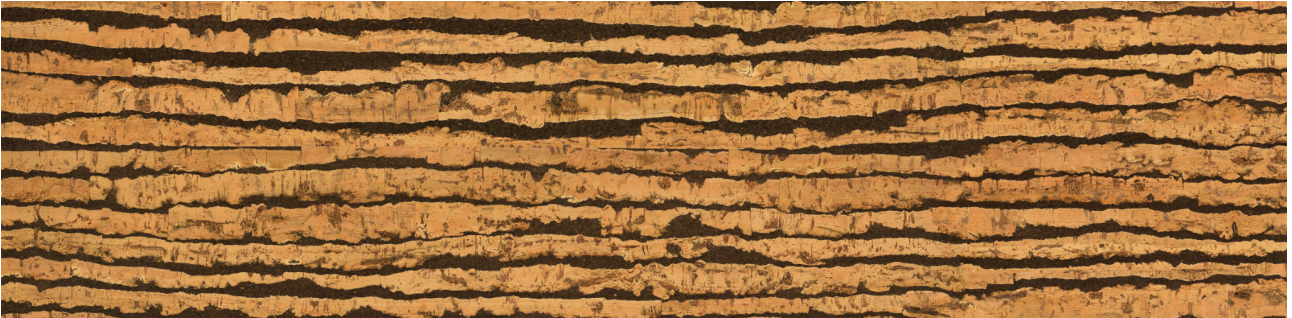

PRODUCT
CORK CLICK LANZAROTE

12"x48,6" | HDF | Waterproof Flooring

TECHNICAL DATA

CODE: LCCORK202011

NAME: Cork Click Lanzarote

SERIES: True Earth Cork Click

SIZE: 12"x48,6"

FINISH: Matt

LOOK: Wood Look

CLICK SYSTEM: UNICLIC system

COMMERCIAL WARRANTY: Class 33

CORE BOARD THICKNESS: 7 mm

FAMILY: Waterproof Flooring

PAD THICKNESS: 1 mm

PAD TYPE: Cork Underlayment

RESIDENTIAL WARRANTY: Class 23

STYLE: Contemporary

SUITABLE FOR: Indoor

SURFACE TEXTURE: Cork

TYPOLOGY: HDF

TYPE OF PIECE: Field Tile

TOTAL THICKNESS: 10 mm

USE: Floor only

NOTES: These SKUs are special order and take approximately two weeks to deliver