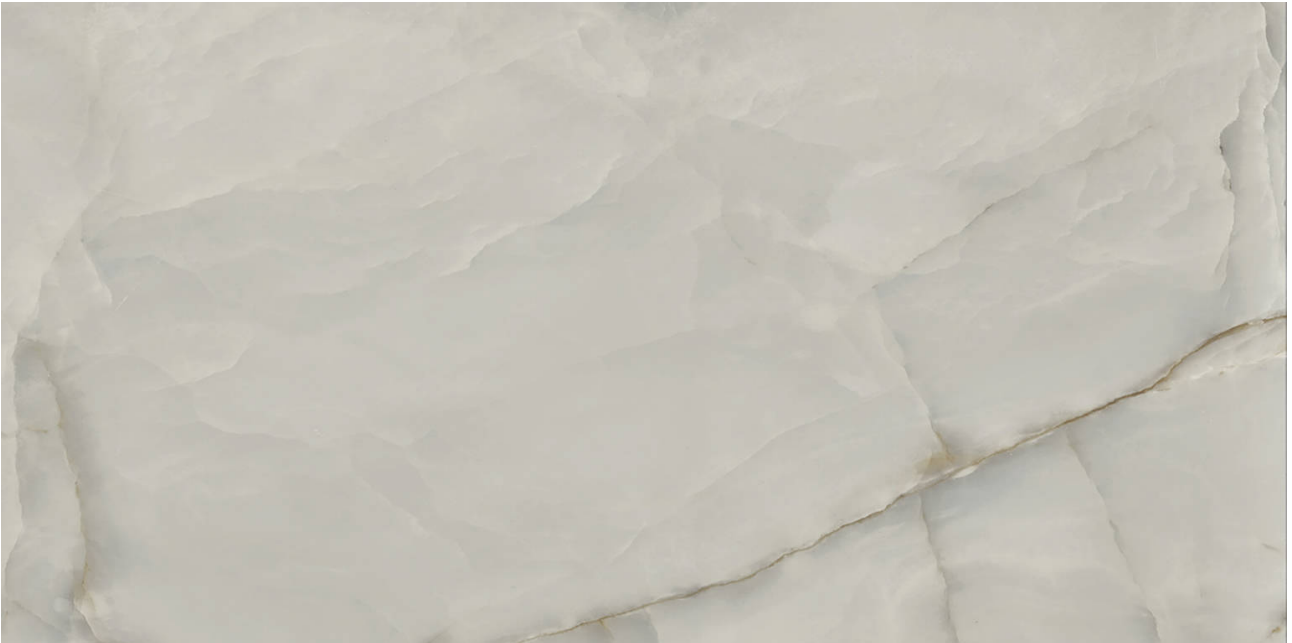

---

**PRODUCT**  
**MAGICAL DARK GREY MATTE 24X48**

---

24"x48" | Porcelain | Tile

**TECHNICAL DATA**

CODE: QURO-MA-2MN  
NAME: Magical Dark Grey Matte 24x48  
SERIES: Romance  
SIZE: 24"x48"  
FINISH: Matte  
LOOK: Marble Look  
EDGE: Rectified  
FAMILY: Tile  
FROST RESISTANCE: Yes  
PEI: 4  
STYLE: Contemporary  
SUITABLE FOR: Indoor  
TYPOLOGY: Porcelain  
TYPE OF PIECE: Field Tile  
USE: Floor and Wall