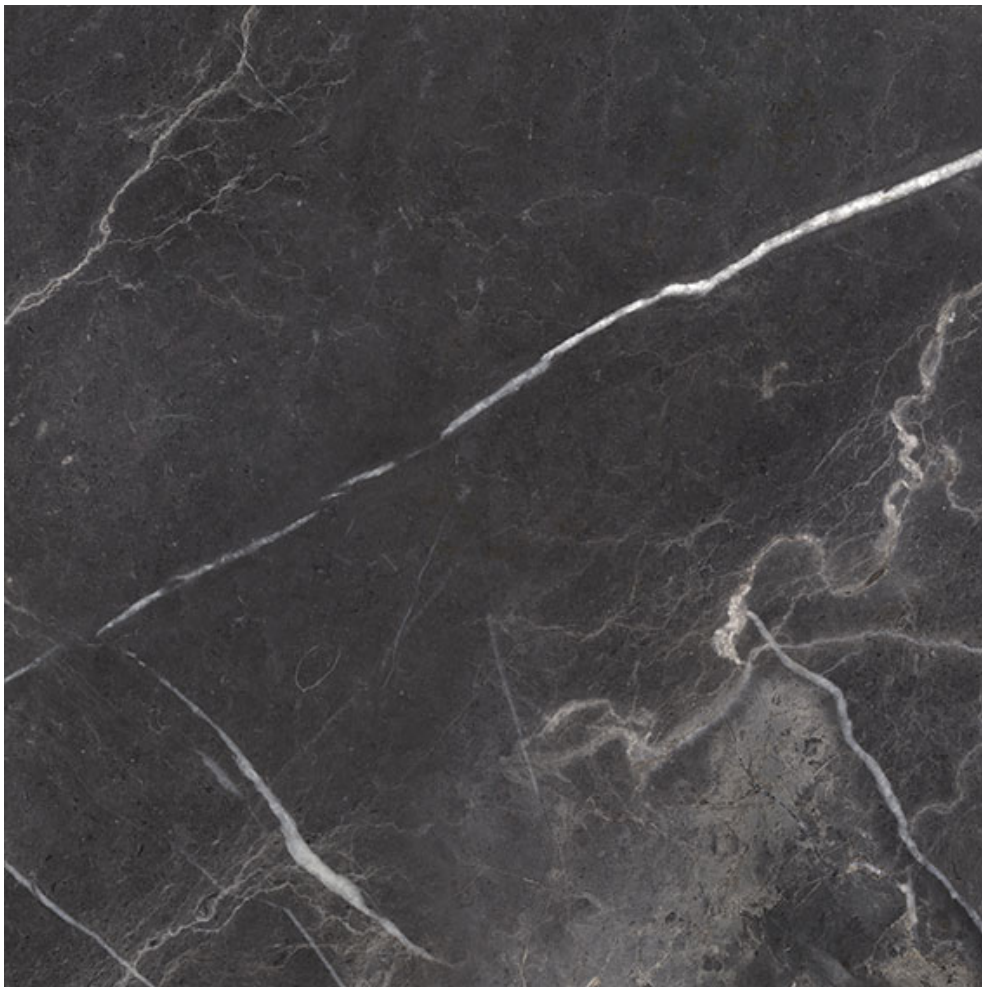

PRODUCT
ROYAL STONEWORKS 24X24 TUSCAN FORGE VEIN
POLISHED

24"x24" | Porcelain | Tile

TECHNICAL DATA

CODE: QUSW-TF-4P
NAME: Royal Stoneworks 24X24 Tuscan Forge Vein Polished
SERIES: Royal Stoneworks
SIZE: 24"x24"
FINISH: Polished
LOOK: Stone Look
EDGE: Rectified
FAMILY: Tile
FROST RESISTANCE: Yes
SHADE VARIATION: V3
STYLE: Contemporary
SUITABLE FOR: Indoor|Shower
TYPOLOGY: Porcelain
TYPE OF PIECE: Field Tile
USE: Floor and Wall