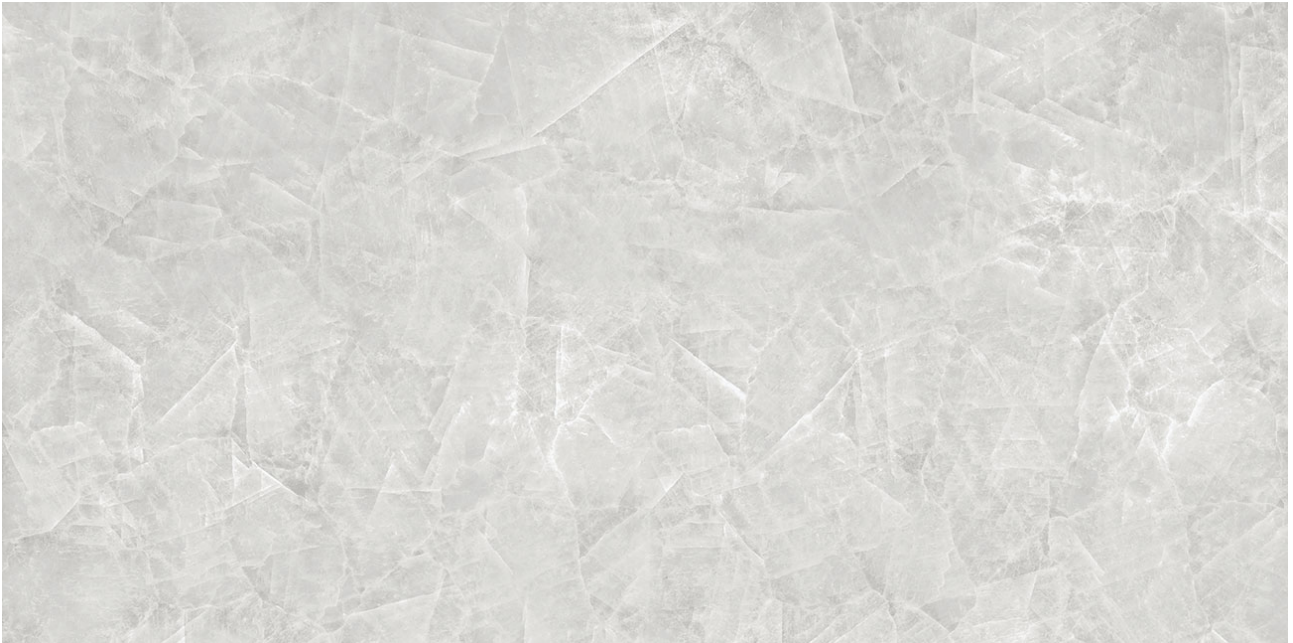

PRODUCT

ROYAL STONEWORKS 63X126 CRYSTAL LUXE POLISHED

63"x126" | Sintered Slab | Tile

TECHNICAL DATA

CODE: QUSW-CL-1P
NAME: Royal Stoneworks 63X126 Crystal Luxe Polished
SERIES: Royal Stoneworks
SIZE: 63"x126"
FINISH: Polished
LOOK: Stone Look
EDGE: Rectified
FAMILY: Tile
FROST RESISTANCE: Yes
SHADE VARIATION: V2
STYLE: Contemporary
SUITABLE FOR: Indoor|Shower
TYPOLOGY: Sintered Slab
TYPE OF PIECE: Field Tile
USE: Floor and Wall