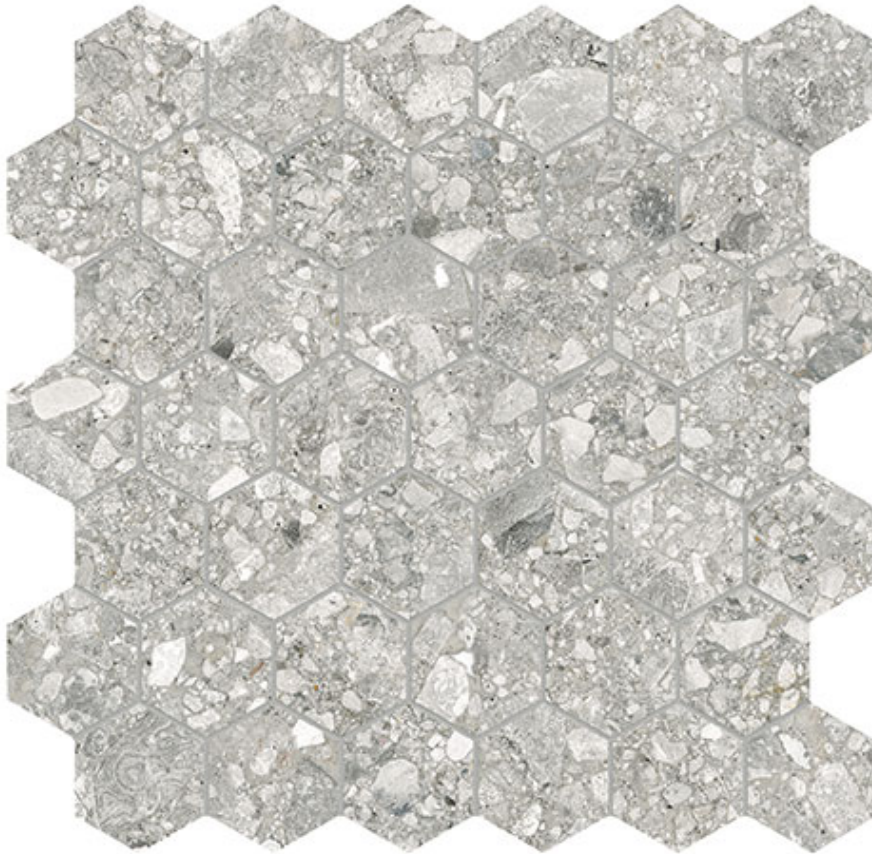

PRODUCT

ROYAL STONEWORKS 2\" REGAL FOSSIL VEIN HEX

12"x12" | Porcelain | Tile

TECHNICAL DATA

CODE: QUSW-RF-HX
NAME: Royal Stoneworks 2" Regal Fossil Vein Hex
SERIES: Royal Stoneworks
SIZE: 12"x12"
FINISH: Matt
LOOK: Stone Look
FAMILY: Tile
MOSAIC TYPE: 2"x2"
SHADE VARIATION: V3
STYLE: Contemporary
SUITABLE FOR: Indoor|Shower
TYPOLOGY: Porcelain
TYPE OF PIECE: Mosaic
USE: Floor and Wall