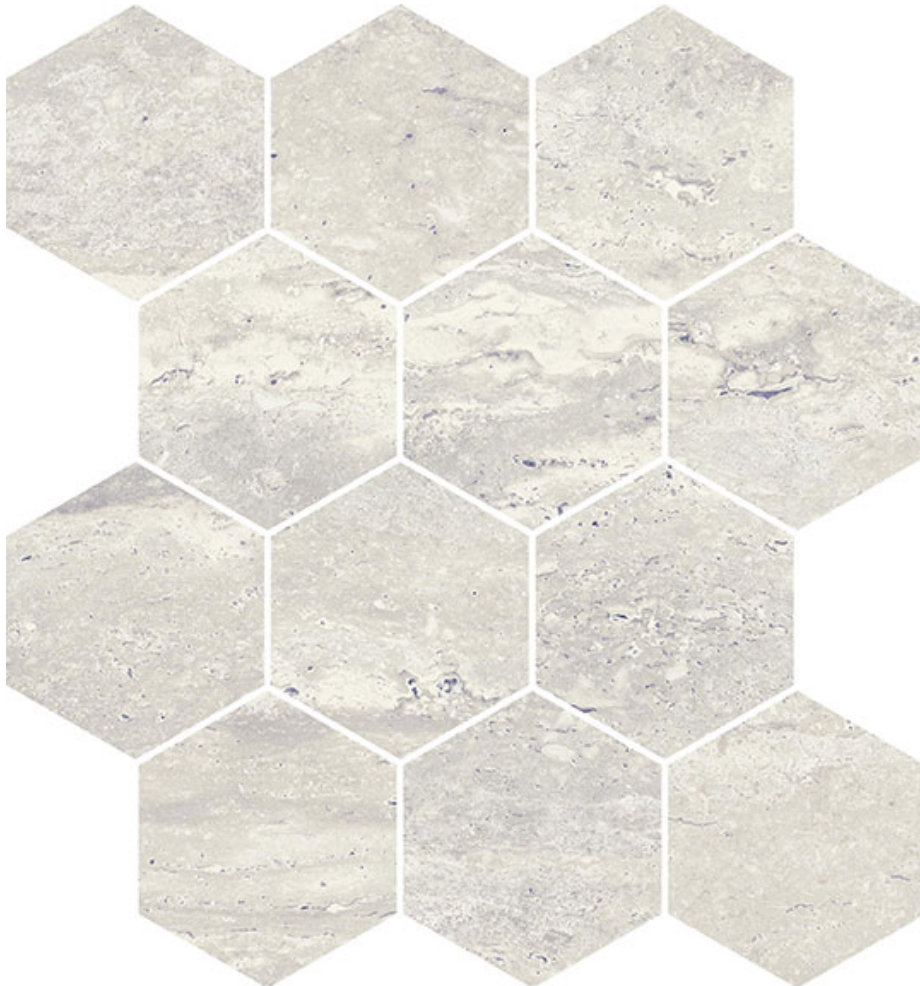

---

**PRODUCT**  
**SATURNIA 3X3 HEX ROMAN MATTE**

---

9"x11" | Porcelain | Tile

**GRAPHIC VARIETY**

**ROOM SCENES**

**TECHNICAL DATA**

CODE: QUSA-RO-HM  
NAME: Saturnia 3x3 Hex Roman Matte  
SERIES: Saturnia  
SIZE: 9"x11"  
FINISH: Matt  
LOOK: Marble Look  
CHEMICAL RESISTANCE: Not affected  
DCOF:  $\geq 0.42$  Wet  
EDGE: Rectified  
FAMILY: Tile  
FROST RESISTANCE: Yes  
MOSAIC TYPE: 3"x3"  
STAIN RESISTANCE: Not affected  
STYLE: Contemporary  
TYPOLOGY: Porcelain  
THICKNESS: 8  
TYPE OF PIECE: Mosaic  
USE: Floor and Wall  
NOTES: Proudly made in the USA