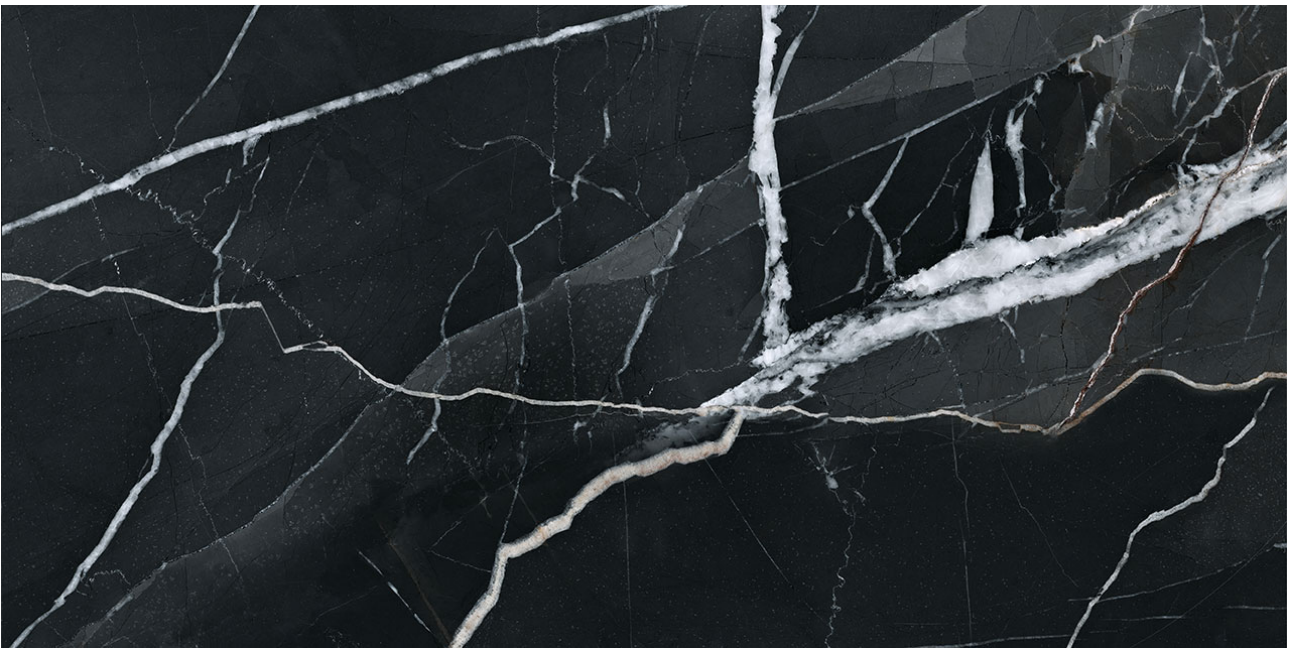

PRODUCT
ROYAL STONEWORKS 12X24 REGAL BLACK VEIN
POLISHED

12"x24" | Porcelain | Tile

TECHNICAL DATA

CODE: QUSW-RV-5P
NAME: Royal Stoneworks 12X24 Regal Black Vein Polished
SERIES: Royal Stoneworks
SIZE: 12"x24"
FINISH: Polished
LOOK: Stone Look
EDGE: Rectified
FAMILY: Tile
FROST RESISTANCE: Yes
STYLE: Contemporary
SUITABLE FOR: Indoor|Shower
TYPOLOGY: Porcelain
TYPE OF PIECE: Field Tile
USE: Floor and Wall