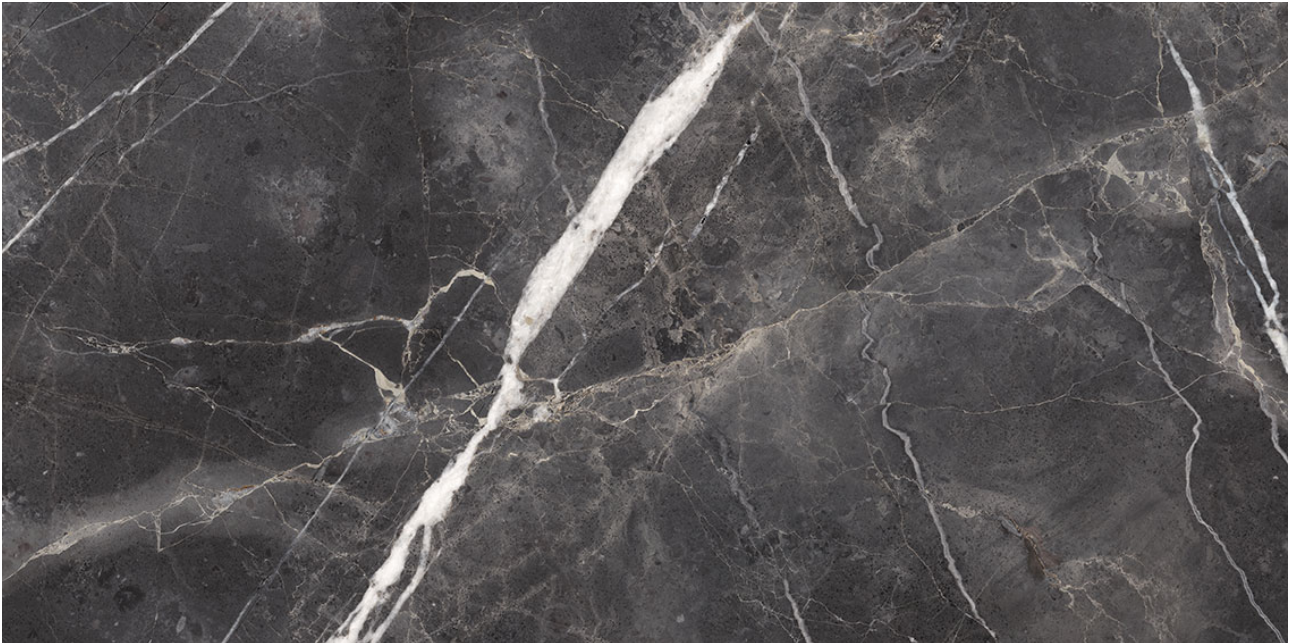

PRODUCT

ROYAL STONEWORKS 24X48 TUSCAN FORGE VEIN HONED

24"x48" | Porcelain | Tile

TECHNICAL DATA

CODE: QUSW-TF-6H
NAME: Royal Stoneworks 24X48 Tuscan Forge Vein Honed
SERIES: Royal Stoneworks
SIZE: 24"x48"
FINISH: Honed
LOOK: Stone Look
EDGE: Rectified
FAMILY: Tile
FROST RESISTANCE: Yes
SHADE VARIATION: V3
STYLE: Contemporary
SUITABLE FOR: Indoor|Shower
TYPOLOGY: Porcelain
TYPE OF PIECE: Field Tile
USE: Floor and Wall