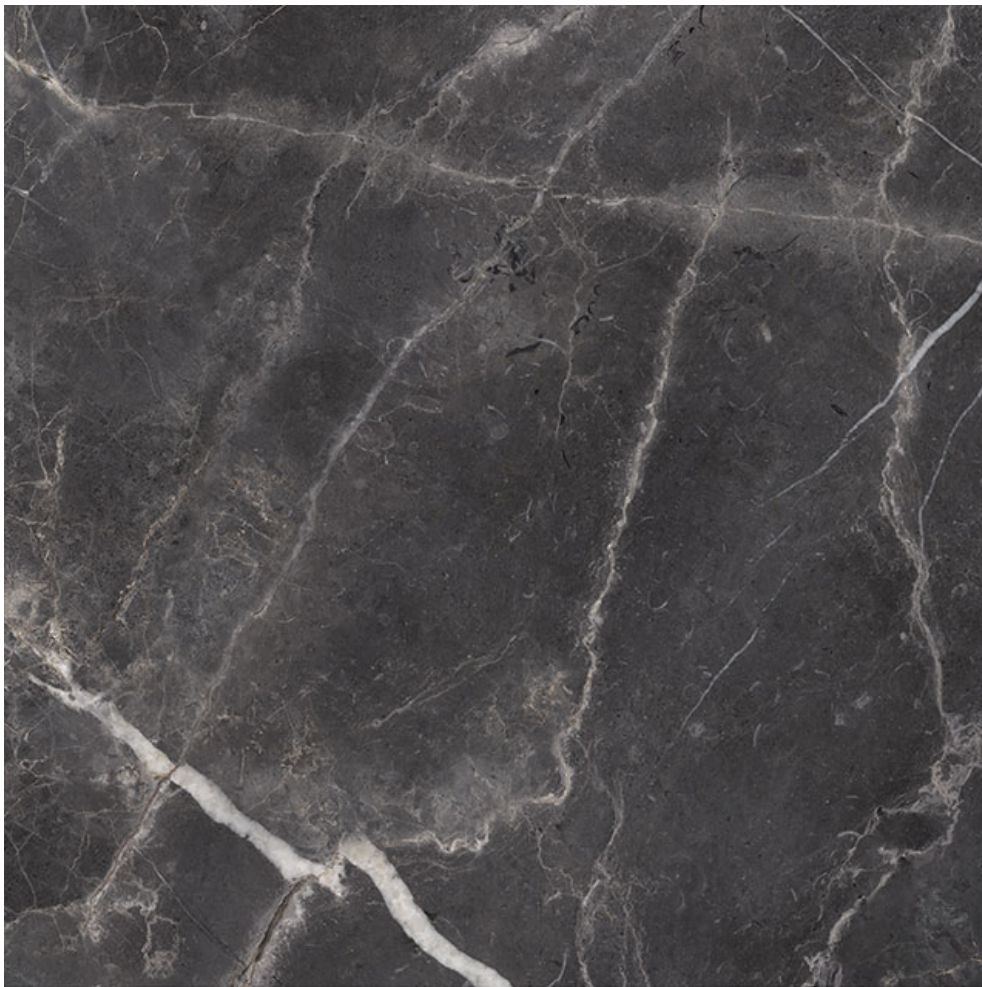

PRODUCT
ROYAL STONEWORKS 36X36 TUSCAN FORGE VEIN
POLISHED

36"x36" | Porcelain | Tile

TECHNICAL DATA

CODE: QUSW-TF-7P
NAME: Royal Stoneworks 36X36 Tuscan Forge Vein Polished
SERIES: Royal Stoneworks
SIZE: 36"x36"
FINISH: Polished
LOOK: Stone Look
EDGE: Rectified
FAMILY: Tile
FROST RESISTANCE: Yes
SHADE VARIATION: V3
STYLE: Contemporary
SUITABLE FOR: Indoor|Shower
TYPOLOGY: Porcelain
TYPE OF PIECE: Field Tile
USE: Floor and Wall