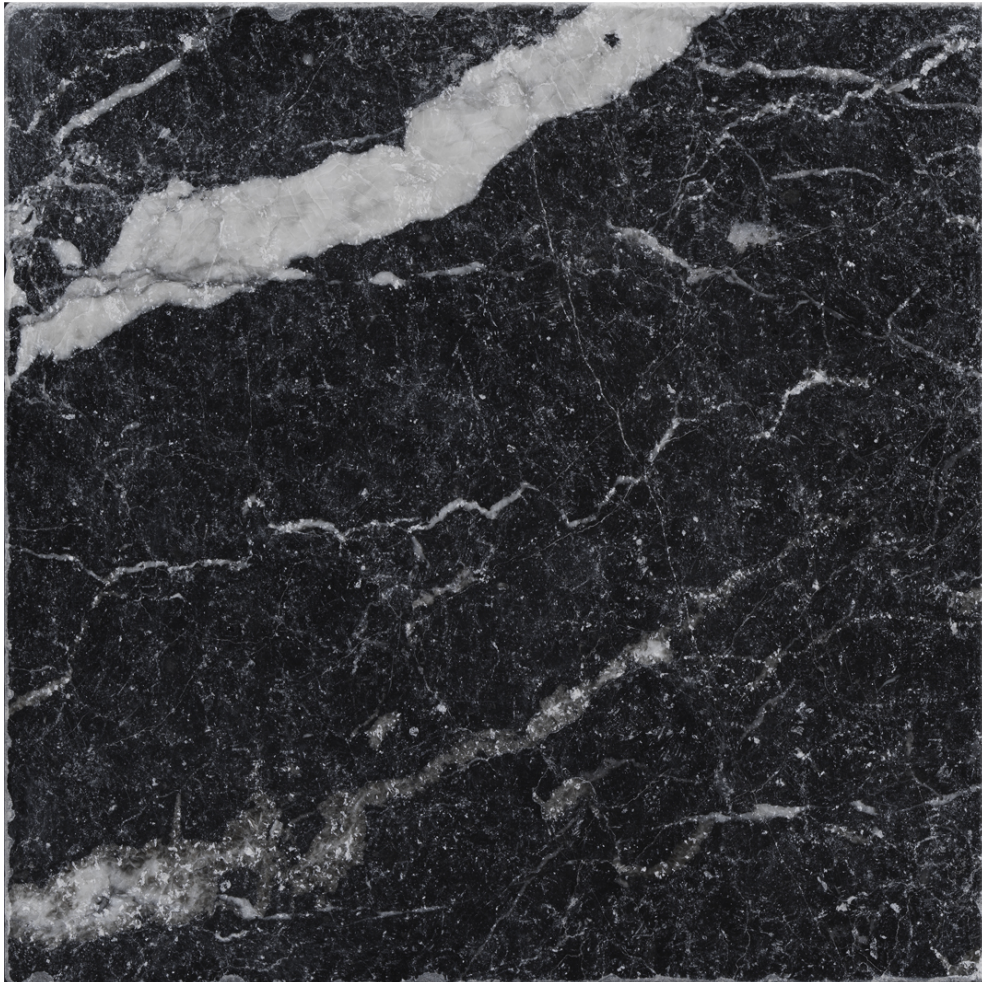

PRODUCT
OBSESSION 10X10 NERO

10"x10" | Glazed Porcelain | Tile

ROOM SCENES

TECHNICAL DATA

CODE: QUOB-NE-3
NAME: Obsession 10x10 Nero
SERIES: Obsession
SIZE: 10"x10"
FINISH: Matt
LOOK: Marble Look
BREAKING STRENGTH: ≥ 1300 N
CHEMICAL RESISTANCE: GA GLA GHA
DCOF: > 0.42
FAMILY: Tile
FROST RESISTANCE: Yes
MOHS: 6
PEI: 3
R VALUE: R9
SHADE VARIATION: V1
STAIN RESISTANCE: 5
STYLE: Classic
SUITABLE FOR: Backsplash|Indoor|Shower
TYPOLOGY: Glazed Porcelain
THICKNESS: 9 mm
TYPE OF PIECE: Field Tile
USE: Floor and Wall
NOTES: 22 graphic variations