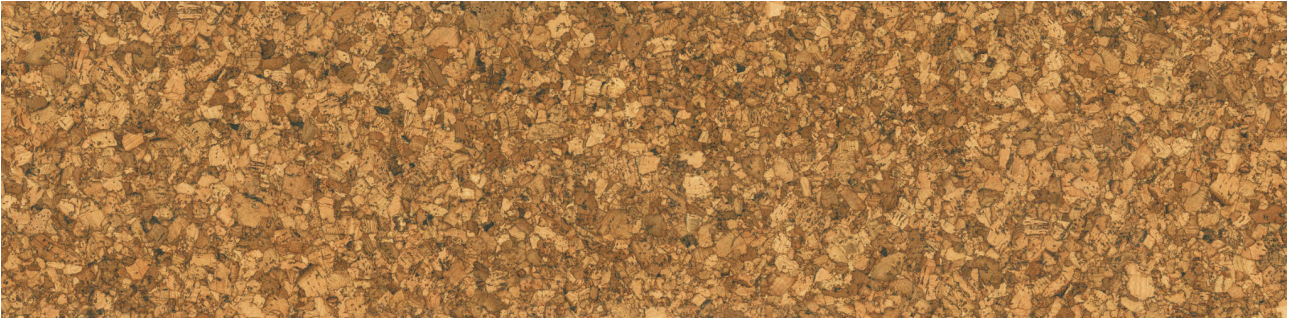

PRODUCT
CORK CLICK PICO

12"x48,6" | HDF | Waterproof Flooring

ROOM SCENES

TECHNICAL DATA

CODE: LCCORK202010
NAME: Cork Click Pico
SERIES: True Earth Cork Click
SIZE: 12"x48,6"
FINISH: Matt
LOOK: Wood Look
CLICK SYSTEM: UNICLIC system
COMMERCIAL WARRANTY: Class 33
CORE BOARD THICKNESS: 7 mm
FAMILY: Waterproof Flooring
PAD THICKNESS: 1 mm
PAD TYPE: Cork Underlayment
RESIDENTIAL WARRANTY: Class 23
STYLE: Contemporary
SUITABLE FOR: Indoor
SURFACE TEXTURE: Cork
TYPOLOGY: HDF
TYPE OF PIECE: Field Tile
TOTAL THICKNESS: 10 mm
USE: Floor only
NOTES: These SKUs are special order and take approximately two weeks to deliver