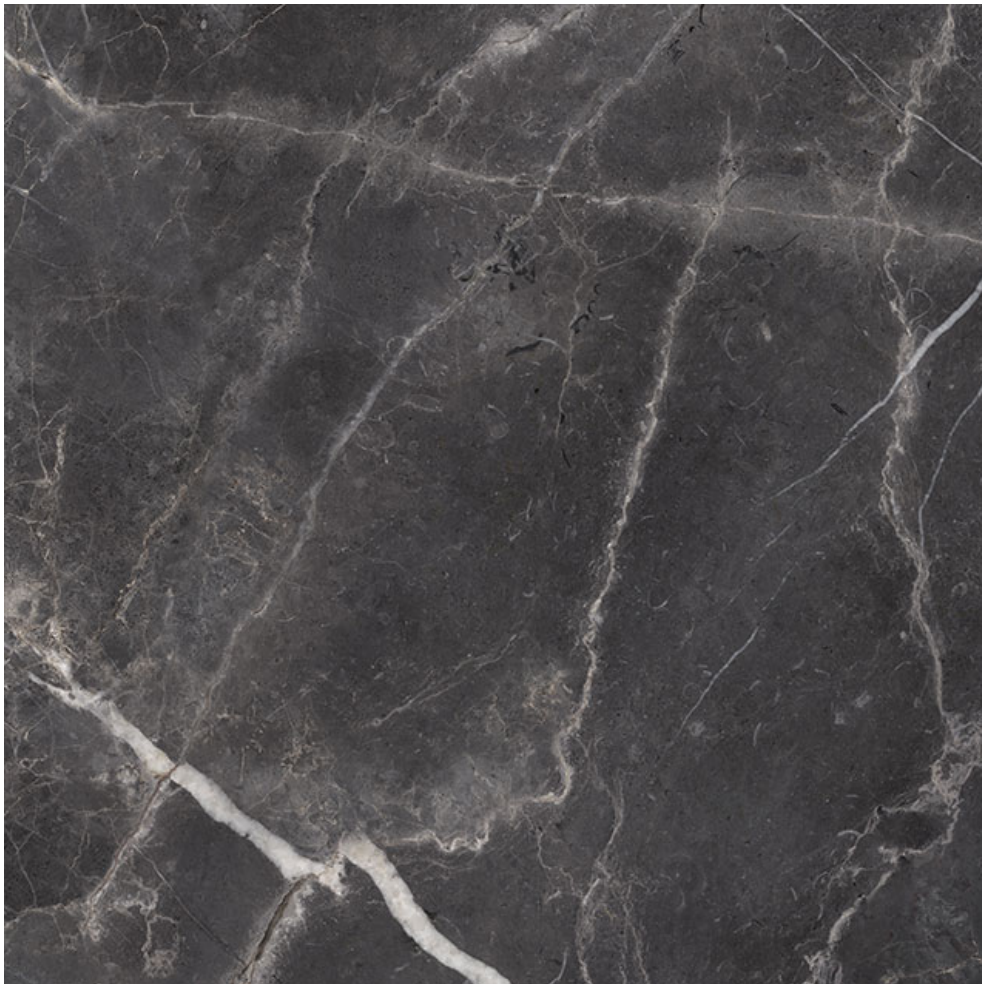

PRODUCT

ROYAL STONWORKS 36X36 TUSCAN FORGE VEIN HONED

36"x36" | Porcelain | Tile

TECHNICAL DATA

CODE: QUSW-TF-7H
NAME: Royal Stoneworks 36X36 Tuscan Forge Vein Honed
SERIES: Royal Stoneworks
SIZE: 36"x36"
FINISH: Honed
LOOK: Stone Look
EDGE: Rectified
FAMILY: Tile
FROST RESISTANCE: Yes
SHADE VARIATION: V3
STYLE: Contemporary
SUITABLE FOR: Indoor|Shower
TYPOLOGY: Porcelain
TYPE OF PIECE: Field Tile
USE: Floor and Wall