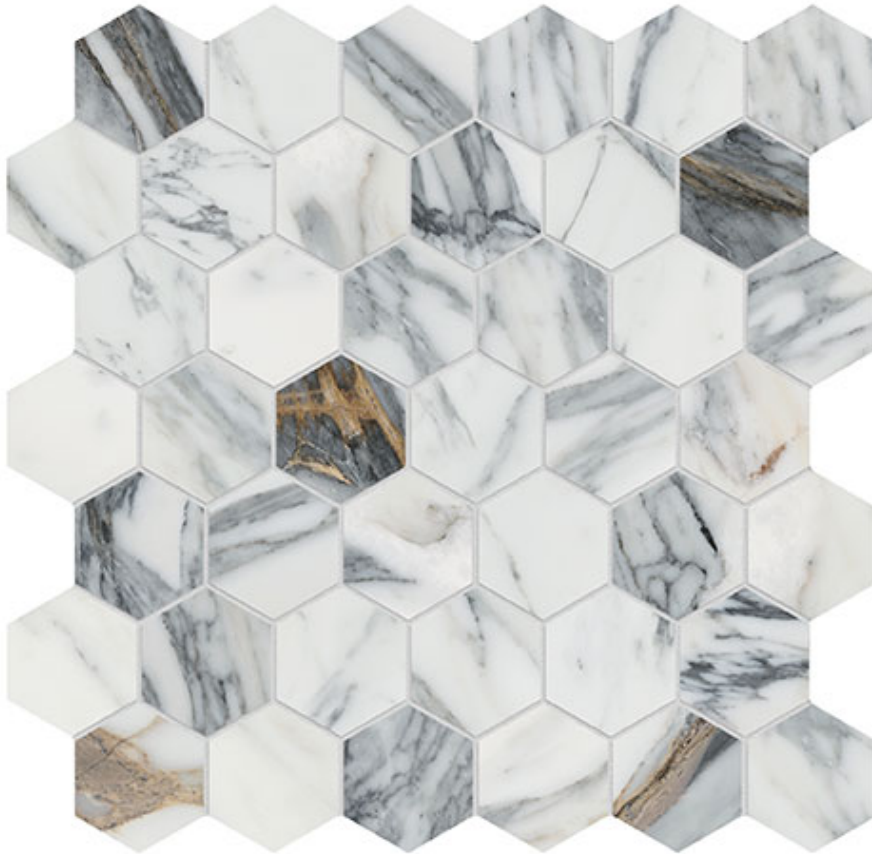

# ROYAL STONEWORKS 2\" REGAL WHITE VEIN HEX

---

12"x12" | Porcelain | Tile

**TECHNICAL DATA**

CODE: QUSW-RW-HX  
NAME: Royal Stoneworks 2" Regal White Vein Hex  
SERIES: Royal Stoneworks  
SIZE: 12"x12"  
FINISH: Honed  
LOOK: Stone Look  
FAMILY: Tile  
MOSAIC TYPE: 2"x2"  
SHADE VARIATION: V3  
STYLE: Contemporary  
SUITABLE FOR: Indoor|Shower  
TYPOLOGY: Porcelain  
TYPE OF PIECE: Mosaic  
USE: Floor and Wall