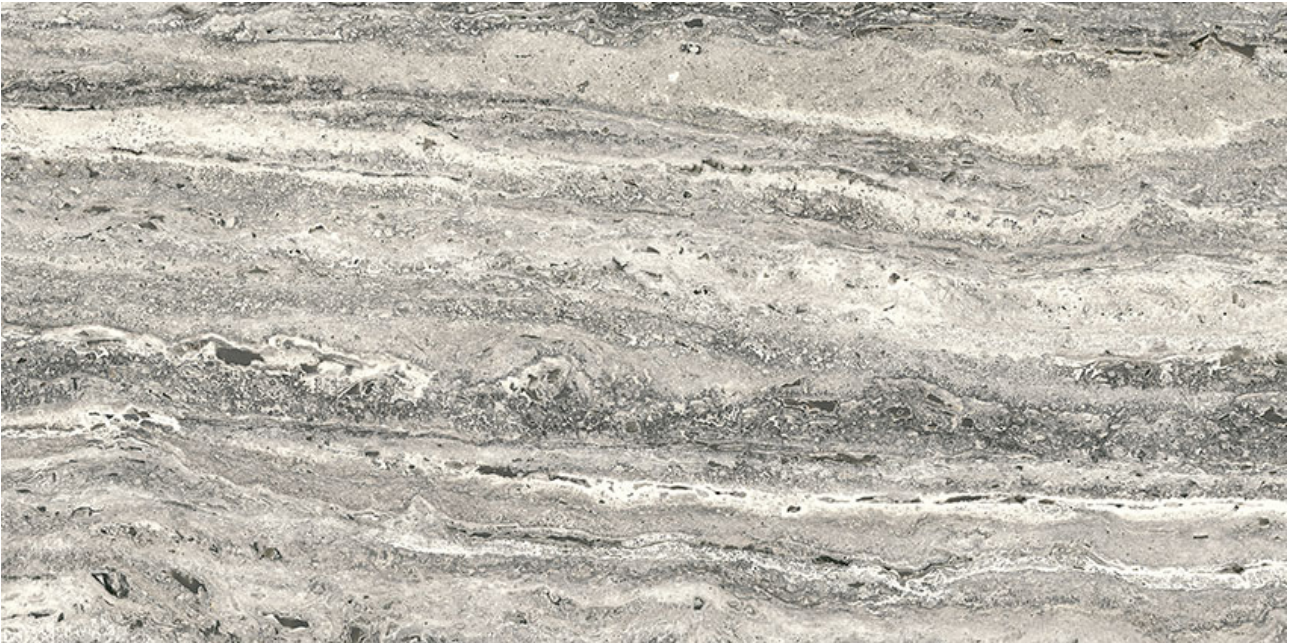

PRODUCT

ROYAL STONEWORKS 12X24 REGAL GREY VEIN ORG

12"x24" | Porcelain | Tile

TECHNICAL DATA

CODE: QUSW-RG-50
NAME: Royal Stoneworks 12X24 Regal Grey Vein Org
SERIES: Royal Stoneworks
SIZE: 12"x24"
FINISH: Matt
LOOK: Stone Look
EDGE: Rectified
FAMILY: Tile
FROST RESISTANCE: Yes
STYLE: Contemporary
SUITABLE FOR: Indoor|Shower
TYPOLOGY: Porcelain
TYPE OF PIECE: Field Tile
USE: Floor and Wall