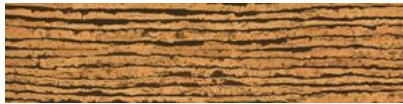

SERIES
TRUE EARTH CORK CLICK

| HDF | Wood Look

PRODUCTS

Cork Click Capri
12"x48,6" | HDF

Cork Click Comino
12"x48,6" | HDF

Cork Click Corvo
12"x48,6" | HDF

Cork Click Lanzarote
12"x48,6" | HDF

Cork Click Linosa
12"x48,6" | HDF

Cork Click Pianosa
12"x48,6" | HDF

Cork Click Pico
12"x48,6" | HDF

Cork Click Santorino
12"x48,6" | HDF

Cork Click Stromboli
12"x48,6" | HDF

Cork Click Tremiti
12"x48,6" | HDF

Cork Click Ventre
12"x48,6" | HDF