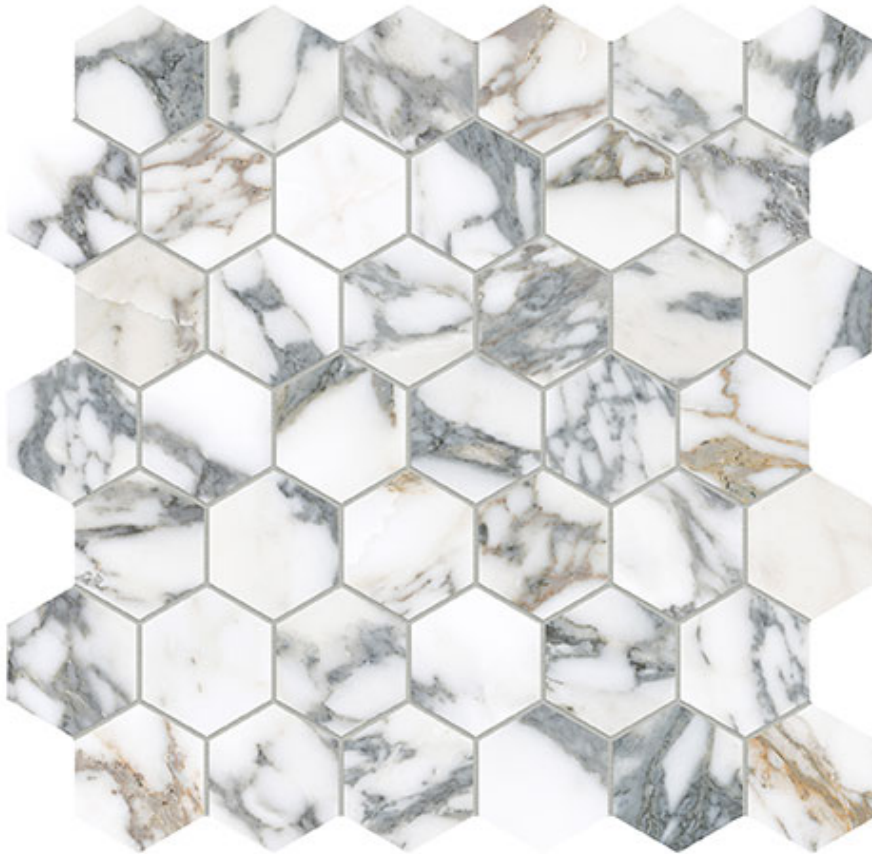

PRODUCT

ROYAL STONWORKS 2\"/>ITALIAN ARABESCATO HEX

12"x12" | Porcelain | Tile

ROOM SCENES

TECHNICAL DATA

CODE: QUSW-IA-HX
NAME: Royal Stoneworks 2'' Italian Arabescato Hex
SERIES: Royal Stoneworks
SIZE: 12"x12"
FINISH: Honed
LOOK: Stone Look
FAMILY: Tile
MOSAIC TYPE: 2"x2"
SHADE VARIATION: V3
STYLE: Contemporary
SUITABLE FOR: Indoor|Shower
TYPOLOGY: Porcelain
TYPE OF PIECE: Mosaic
USE: Floor and Wall