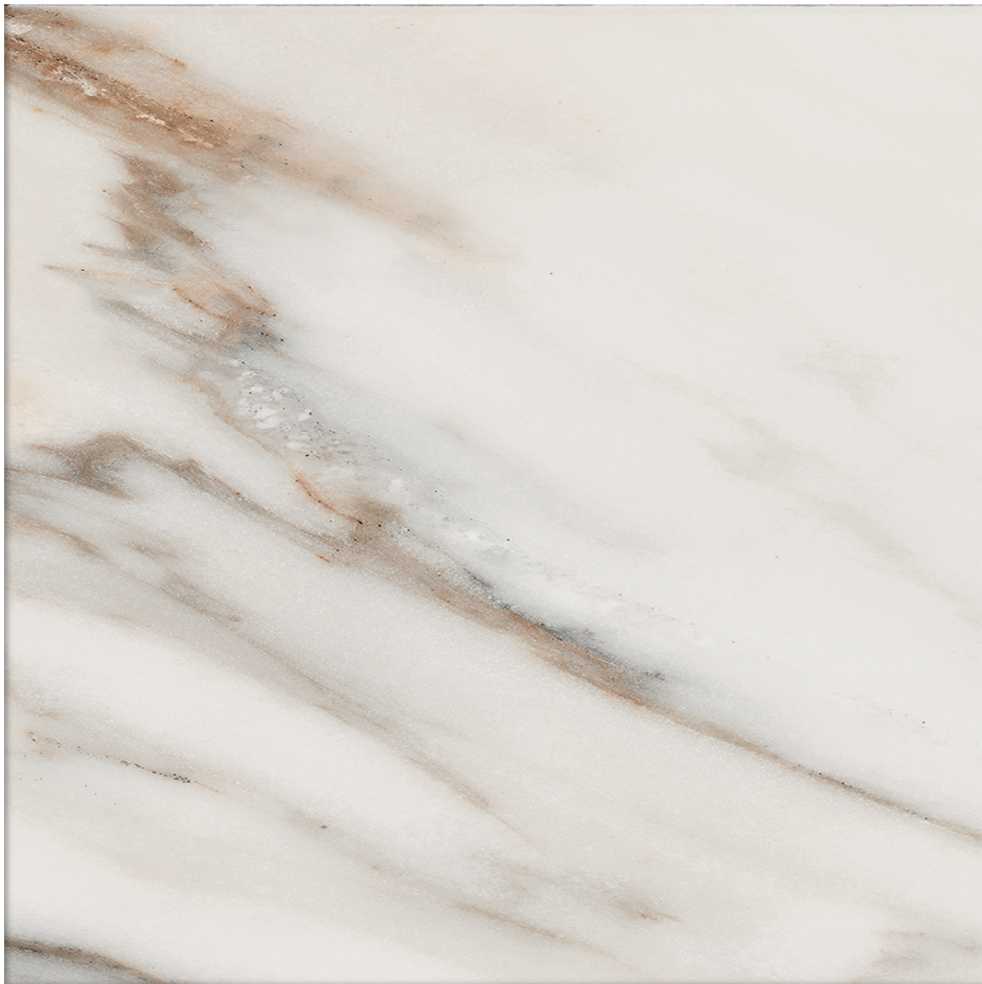

---

**PRODUCT**  
**OBSESSION 10X10 CALACATTA**

---

10"x10" | Glazed Porcelain | Tile

**ROOM SCENES**

**TECHNICAL DATA**

CODE: QUOB-CA-3  
NAME: Obsession 10x10 Calacatta  
SERIES: Obsession  
SIZE: 10"x10"  
FINISH: Matt  
LOOK: Marble Look  
BREAKING STRENGTH:  $\geq 1300$  N  
CHEMICAL RESISTANCE: GA GLA GHA  
DCOF:  $> 0.42$   
FAMILY: Tile  
FROST RESISTANCE: Yes  
MOHS: 6  
PEI: 4  
R VALUE: R9  
SHADE VARIATION: V1  
STAIN RESISTANCE: 5  
STYLE: Classic  
SUITABLE FOR: Backsplash|Indoor|Shower  
TYPOLOGY: Glazed Porcelain  
THICKNESS: 9 mm  
TYPE OF PIECE: Field Tile  
USE: Floor and Wall  
NOTES: 22 graphic variations