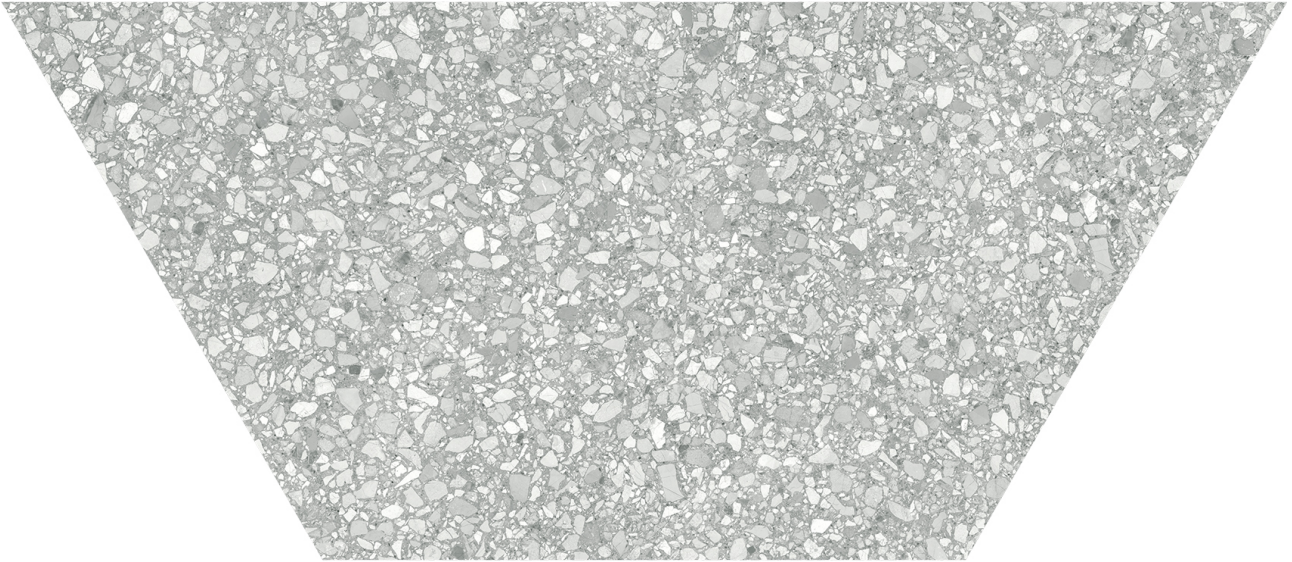

---

**PRODUCT**  
**STATION 10X24 ASH HALF HEXAGON**

---

10"x24" | Color Body Porcelain | Tile

**ROOM SCENES**

**TECHNICAL DATA**

CODE: AC4500-09400  
NAME: Station 10x24 Ash Half Hexagon  
SERIES: Station  
SIZE: 10"x24"  
FINISH: Matte  
LOOK: Terrazo  
BREAKING STRENGTH:  $\geq 360 \geq 1600$   
CHEMICAL RESISTANCE: CLASS A  
DCOF:  $\geq 0.50$   
EDGE: Rectified  
FAMILY: Tile  
FROST RESISTANCE: Yes  
PEI: 4  
SHADE VARIATION: V3  
SUITABLE FOR: Indoor| Outdoor  
TYPOLOGY: Color Body Porcelain  
THICKNESS: 8.4mm  
TYPE OF PIECE: Field Tile  
USE: Floor and Wall  
NOTES: This product is special order and cannot be cancelled, returned, or refunded.