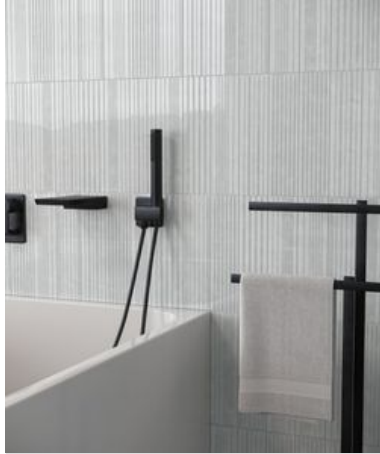

---

**PRODUCT**  
**GEOMETRA 3X12 SILVER DIVIDE**

---

3"x12" | Pressed Glazed Ceramic | Mosaic and Decorative Tile

**ROOM SCENES**

**TECHNICAL DATA**

CODE: AC4000-03090

NAME: Geometra 3x12 Silver Divide

SERIES: Geometra

SIZE: 3"x12"

FINISH: Gloss

LOOK: Glass

FAMILY: Mosaic and Decorative Tile

SHADE VARIATION: V2

SUITABLE FOR: Indoor

TYPOLOGY: Pressed Glazed Ceramic