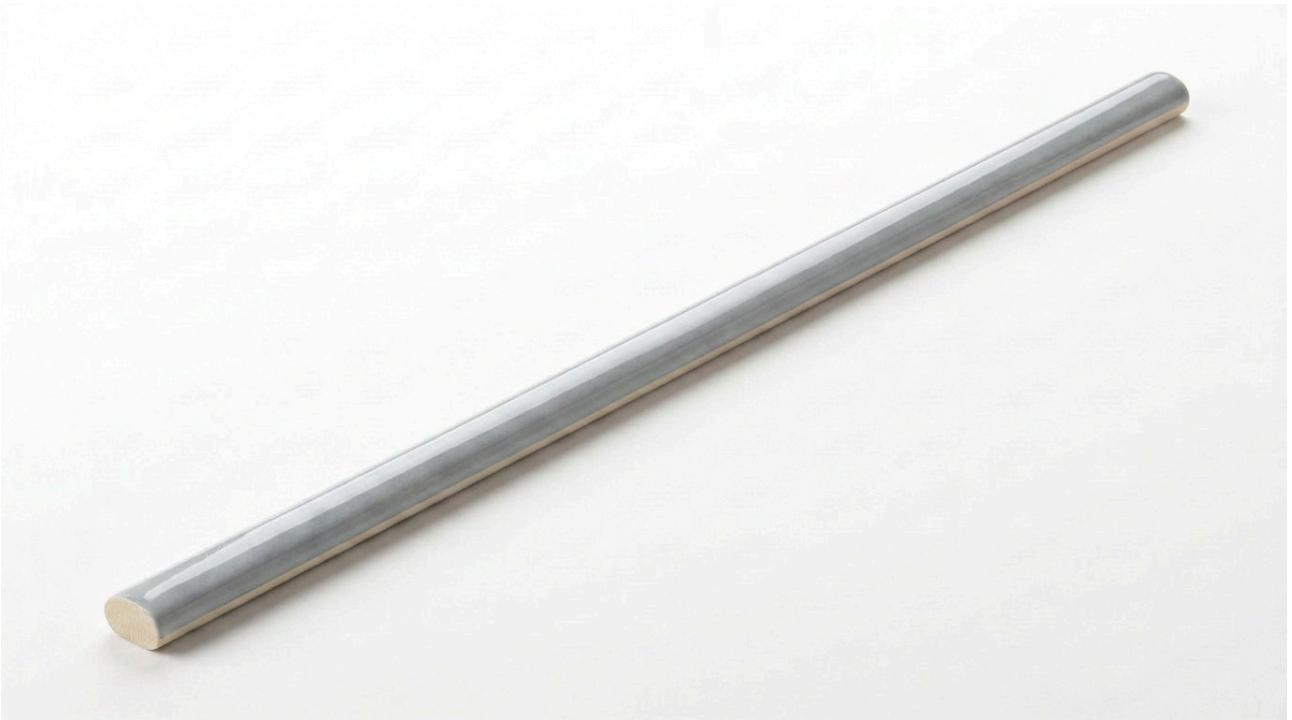

PRODUCT
ARUBA STEEL GLOSS .39X9 TRIM

.39"x9" | Porcelain | Tile

TECHNICAL DATA

CODE: QUAU-ST-SBG
NAME: Aruba Steel Gloss .39x9 Trim
SERIES: Aruba
SIZE: .39"x9"
FINISH: Gloss
LOOK: Subway Tile
FAMILY: Tile
FROST RESISTANCE: Yes
PEI: 4
STYLE: Contemporary
SUITABLE FOR: Indoor| Outdoor| Pool| Backsplash| Shower
TYPOLOGY: Porcelain
TYPE OF PIECE: Trim
USE: Floor and Wall