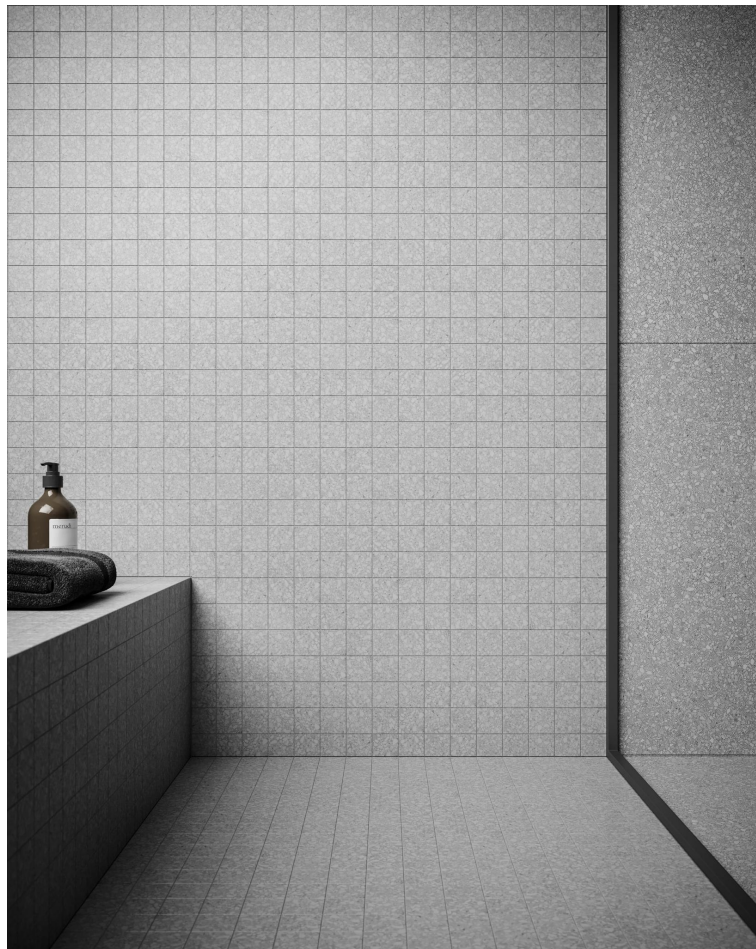

SERIES STATION

| Color Body Porcelain | Terrazo

A tribute to the beautiful Venetian Terrazzo.

PRODUCTS

Station 32x32 Ash
32"x32" | Color Body Porcelain

Station 32x32 Shadow
32"x32" | Color Body Porcelain

Station 32x32 Ivory
32"x32" | Color Body Porcelain

Station 32x32 Pearl
32"x32" | Color Body Porcelain

Station 12x24 Ash
12"x24" | Color Body Porcelain

Station 12x24 Ivory
12"x24" | Color Body Porcelain

Station 12x24 Pearl
12"x24" | Color Body Porcelain

Station 12x24 Shadow
12"x24" | Color Body Porcelain

Station 10x24 Ash Half Hexagon
10"x24" | Color Body Porcelain

Station 10x24 Pearl Half Hexagon
10"x24" | Color Body Porcelain

Station 10x24 Shadow Half Hexagon
10"x24" | Color Body Porcelain

Station 10x24 Ivory Half Hexagon
10"x24" | Color Body Porcelain