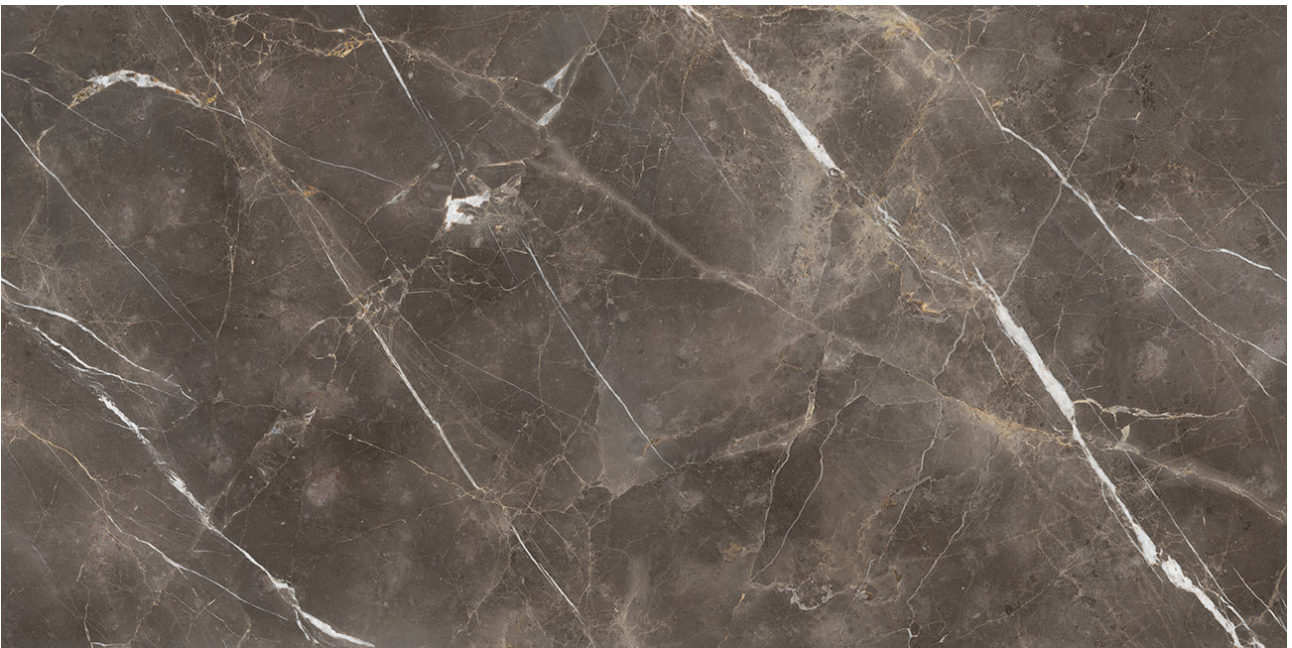

PRODUCT
ROYAL STONWORKS 63X126 REGAL BROWN MARBLE
POLISHED

63"x126" | Sintered Slab | Tile

TECHNICAL DATA

CODE: QUSW-RM-1P
NAME: Royal Stoneworks 63X126 Regal Brown Marble Polished
SERIES: Royal Stoneworks
SIZE: 63"x126"
FINISH: Polished
LOOK: Stone Look
EDGE: Rectified
FAMILY: Tile
FROST RESISTANCE: Yes
SHADE VARIATION: V3
STYLE: Contemporary
SUITABLE FOR: Indoor|Shower
TYPOLOGY: Sintered Slab
TYPE OF PIECE: Field Tile
USE: Floor and Wall