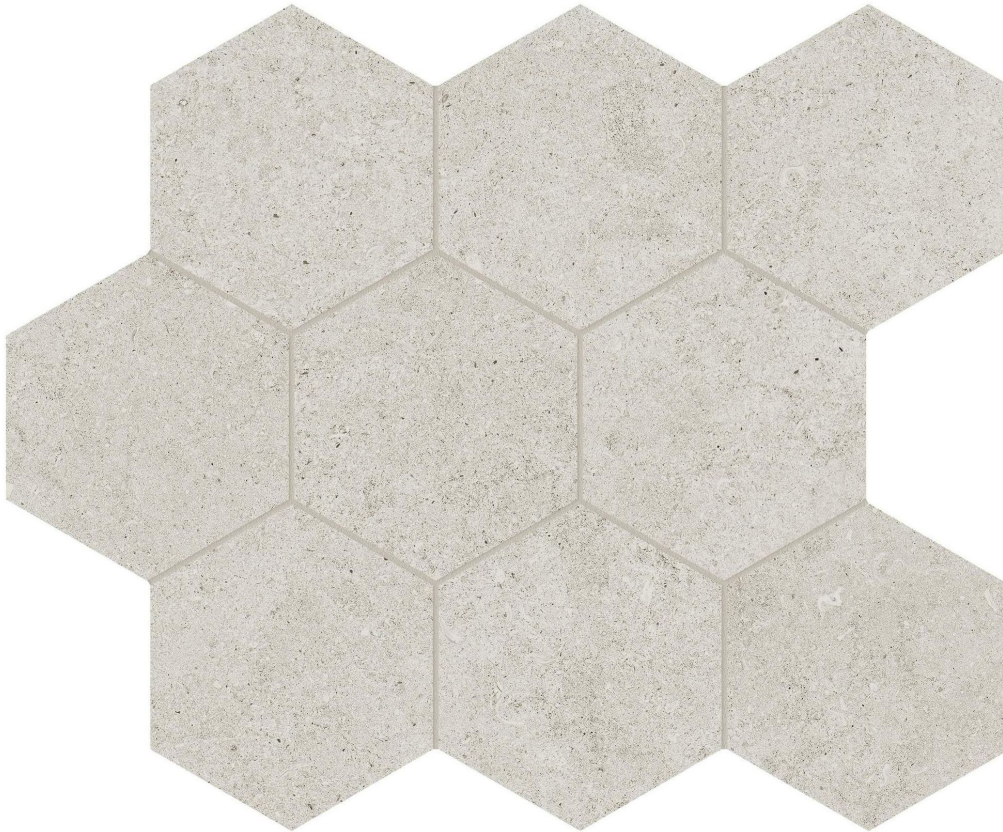

PRODUCT
LITHOFORM 4\'' HEX CROSSCUT COAST

10.5"x12" | Porcelain | Tile

TECHNICAL DATA

CODE: AC8510-00320

NAME: Lithoform 4" Hex Crosscut Coast

SERIES: Lithoform

SIZE: 10.5"x12"

FINISH: Organic Matte

LOOK: Stone Look

EDGE: Rectified

FAMILY: Tile

STYLE: Contemporary

SUITABLE FOR: Indoor| Outdoor

TPOLOGY: Porcelain

TYPE OF PIECE: Mosaic

USE: Floor and Wall