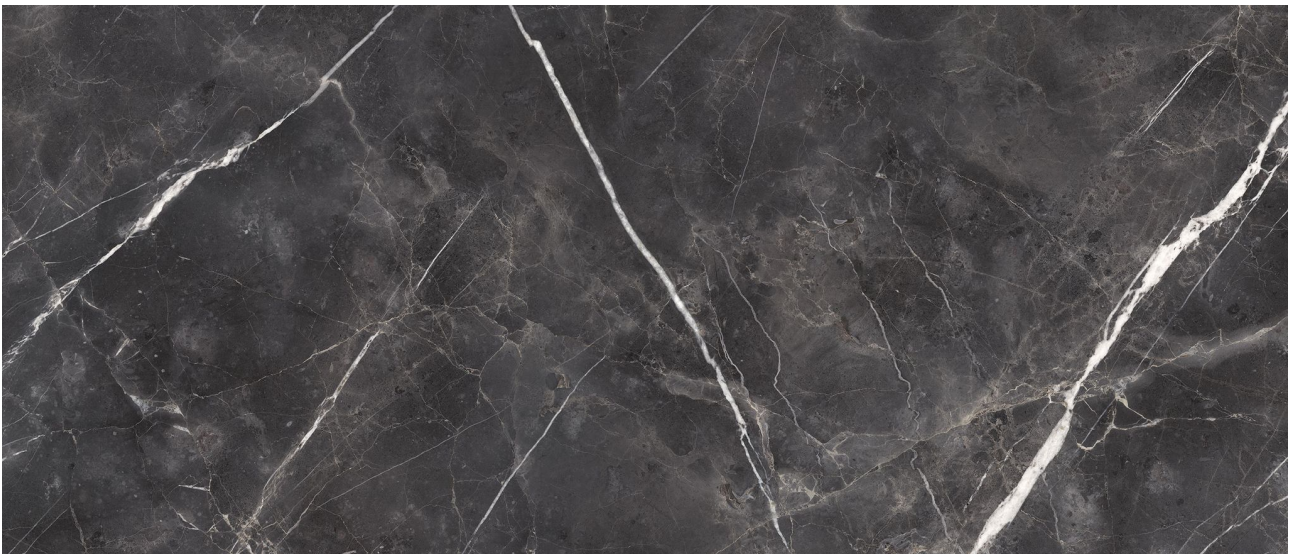

PRODUCT
ROYAL STONWORKS 48X110 TUSCAN FORGE VEIN
POLISHED

48"x110" | Sintered Slab | Tile

TECHNICAL DATA

CODE: QUSW-TF-2P
NAME: Royal Stoneworks 48X110 Tuscan Forge Vein Polished
SERIES: Royal Stoneworks
SIZE: 48"x110"
FINISH: Polished
LOOK: Stone Look
EDGE: Rectified
FAMILY: Tile
FROST RESISTANCE: Yes
SHADE VARIATION: V3
STYLE: Contemporary
SUITABLE FOR: Indoor|Shower
TYPOLOGY: Sintered Slab
TYPE OF PIECE: Field Tile
USE: Floor and Wall