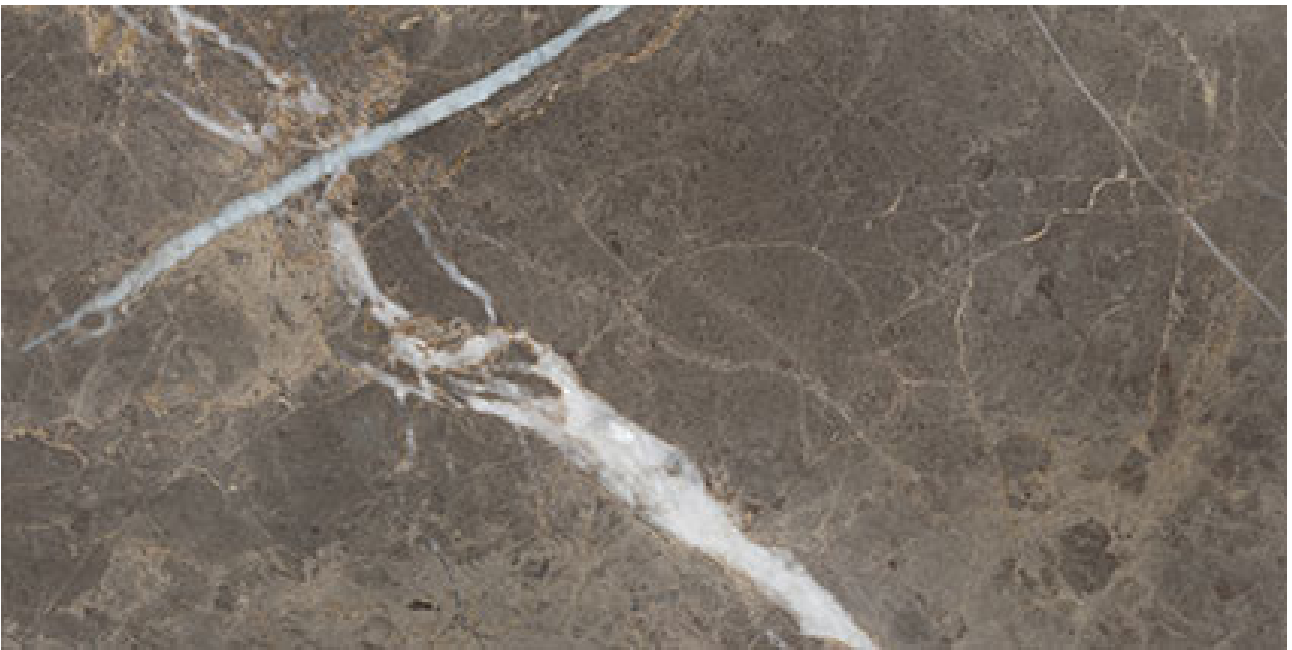

PRODUCT
ROYAL STONEWORKS 12X24 REGAL BROWN MARBLE
HONED

12"x24" | Porcelain | Tile

TECHNICAL DATA

CODE: QUSW-RM-5H
NAME: Royal Stoneworks 12X24 Regal Brown Marble Honed
SERIES: Royal Stoneworks
SIZE: 12"x24"
FINISH: Honed
LOOK: Stone Look
EDGE: Rectified
FAMILY: Tile
FROST RESISTANCE: Yes
SHADE VARIATION: V3
STYLE: Contemporary
SUITABLE FOR: Indoor|Shower
TYPOLOGY: Porcelain
TYPE OF PIECE: Field Tile
USE: Floor and Wall