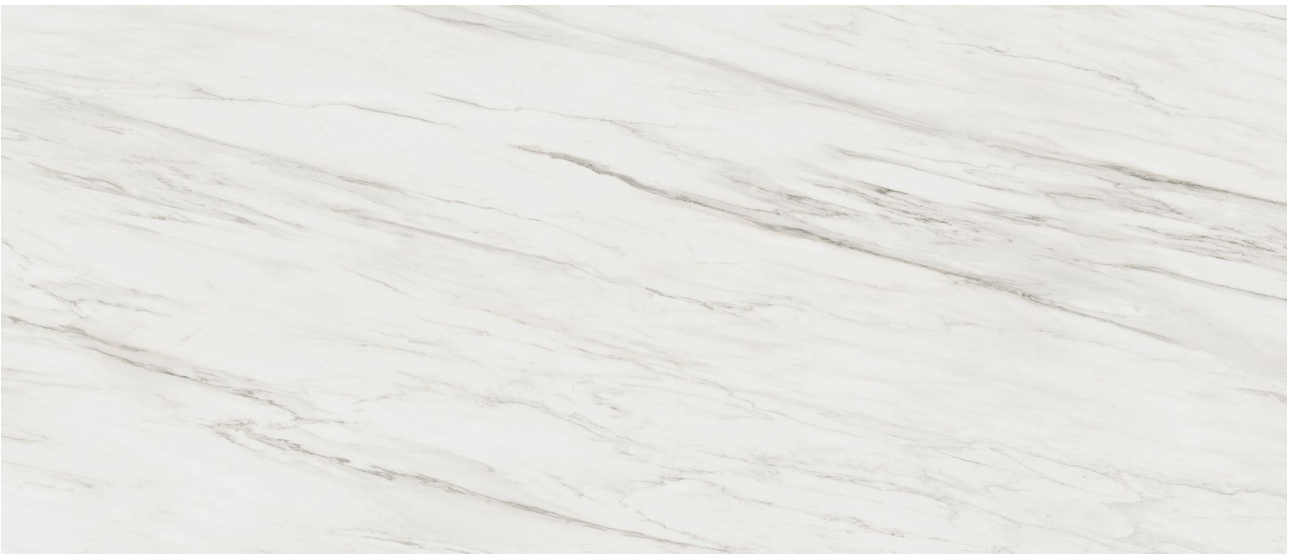

---

**PRODUCT**  
**ROYAL STONEWORKS 48X110 ITALIAN CREAM VEIN**  
**HONED**

---

48"x110" | Sintered Slab | Tile

**ROOM SCENES**

**TECHNICAL DATA**

CODE: QUSW-IC-2H  
NAME: Royal Stoneworks 48X110 Italian Cream Vein Honed  
SERIES: Royal Stoneworks  
SIZE: 48"x110"  
FINISH: Honed  
LOOK: Stone Look  
EDGE: Rectified  
FAMILY: Tile  
FROST RESISTANCE: Yes  
STYLE: Contemporary  
SUITABLE FOR: Indoor|Shower  
TYPOLOGY: Sintered Slab  
TYPE OF PIECE: Field Tile  
USE: Floor and Wall