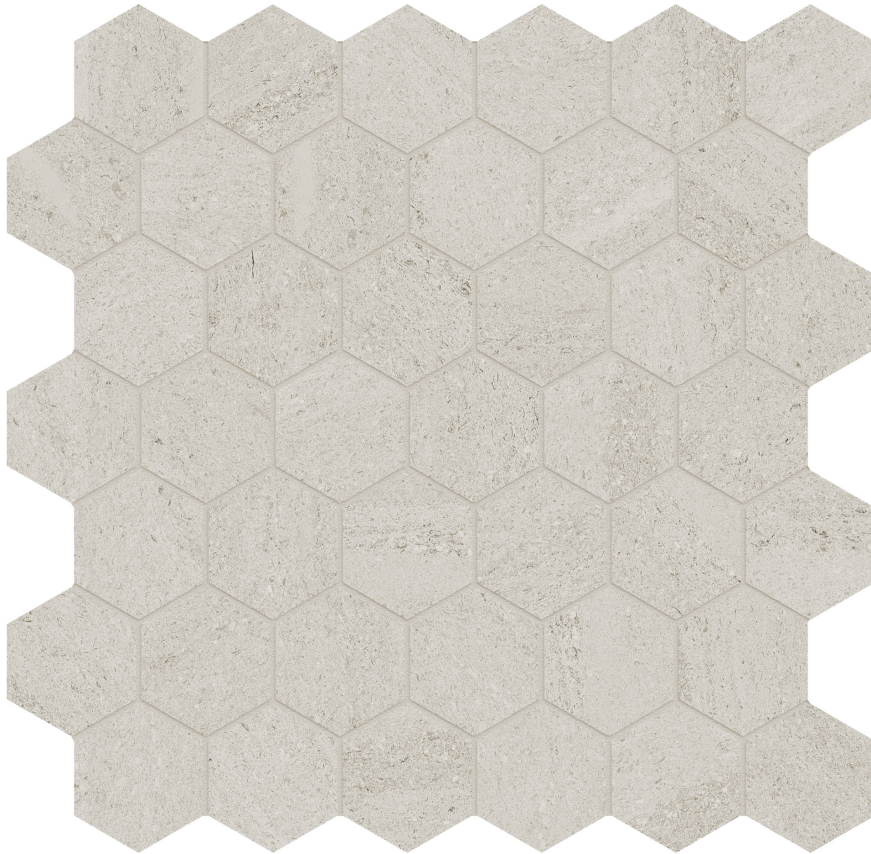

PRODUCT
LITHOFORM 2\" HEX VEINCUT DUNES

12"x12" | Porcelain | Tile

TECHNICAL DATA

CODE: AC8510-00350

NAME: Lithoform 2" Hex Veincut Dunes

SERIES: Lithoform

SIZE: 12"x12"

FINISH: Organic Matte

LOOK: Stone Look

EDGE: Rectified

FAMILY: Tile

STYLE: Contemporary

SUITABLE FOR: Indoor| Outdoor

TYPOLOGY: Porcelain

TYPE OF PIECE: Mosaic

USE: Floor and Wall