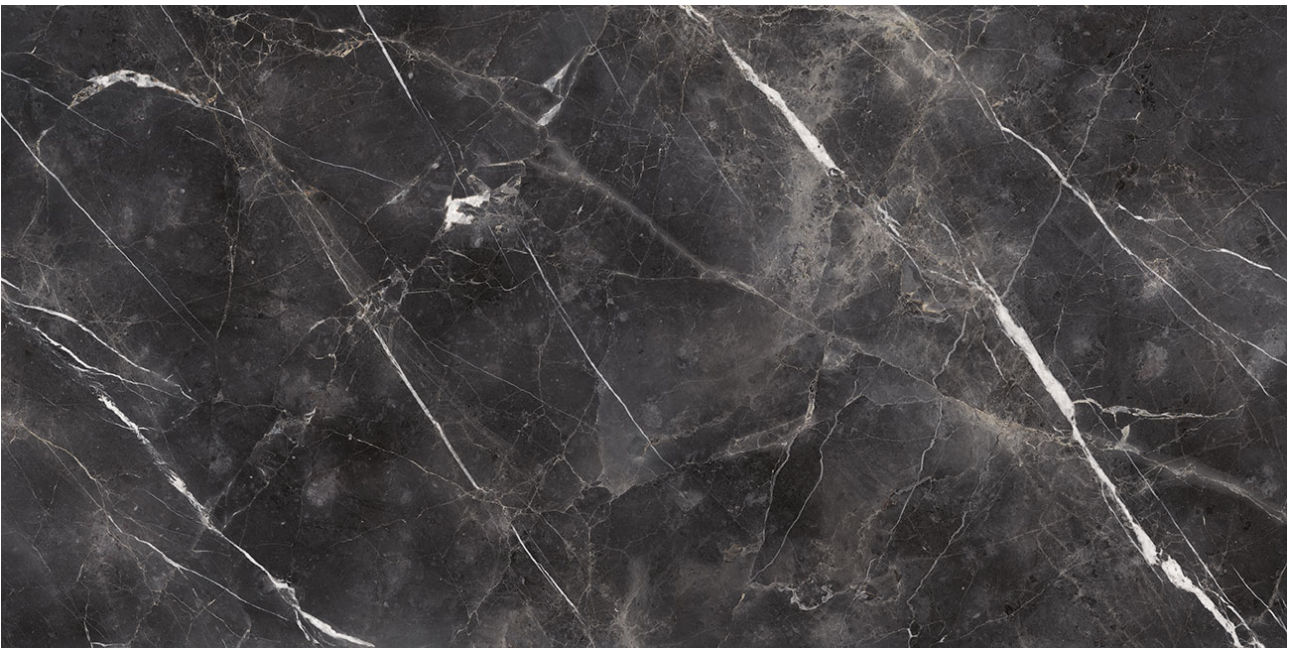

PRODUCT
ROYAL STONWORKS 63X126 TUSCAN FORGE VEIN
HONED

63"x126" | Sintered Slab | Tile

TECHNICAL DATA

CODE: QUSW-TF-1H
NAME: Royal Stoneworks 63X126 Tuscan Forge Vein Honed
SERIES: Royal Stoneworks
SIZE: 63"x126"
FINISH: Honed
LOOK: Stone Look
EDGE: Rectified
FAMILY: Tile
FROST RESISTANCE: Yes
SHADE VARIATION: V3
STYLE: Contemporary
SUITABLE FOR: Indoor|Shower
TYPOLOGY: Sintered Slab
TYPE OF PIECE: Field Tile
USE: Floor and Wall