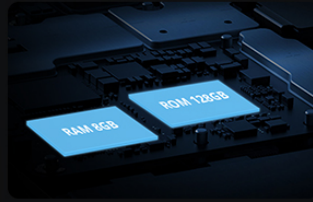

8GB RAM + 128GB ROM
Samsung® UFS Memory