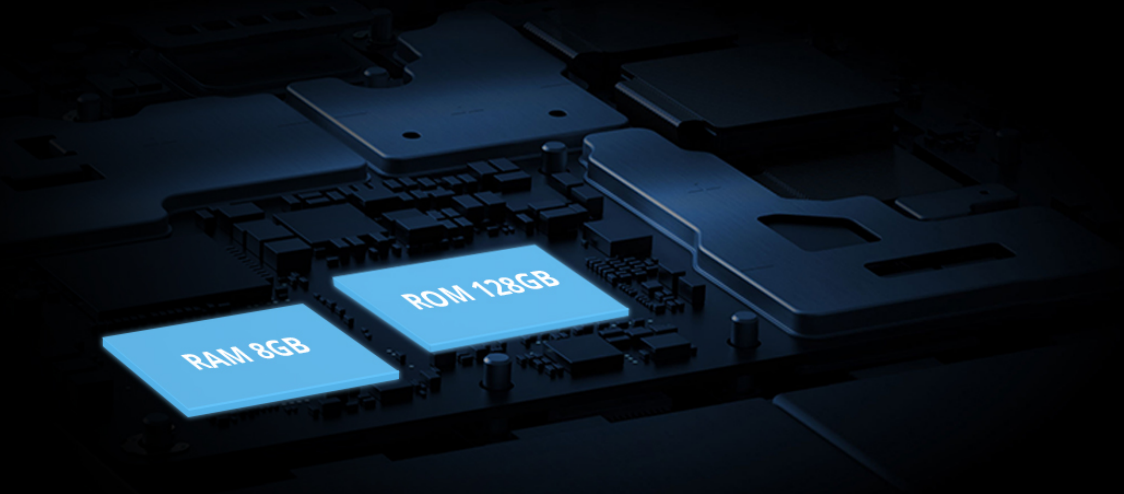

True Multi-point (10-Finger) Touch Controller

Play your favourite games faster and more effectively with a true multi-touch controller

Built-in 360° recognition sensor, DOOGEE S96 Pro supports omni-directional recognition of 10 fingers. Whether it is playing games or browsing files, it can be recognized quickly, giving you a more accurate and smooth experience.