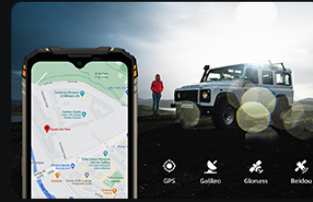

4 Satellite Navigation Systems
GPS, Galileo, Glonass, Beidou