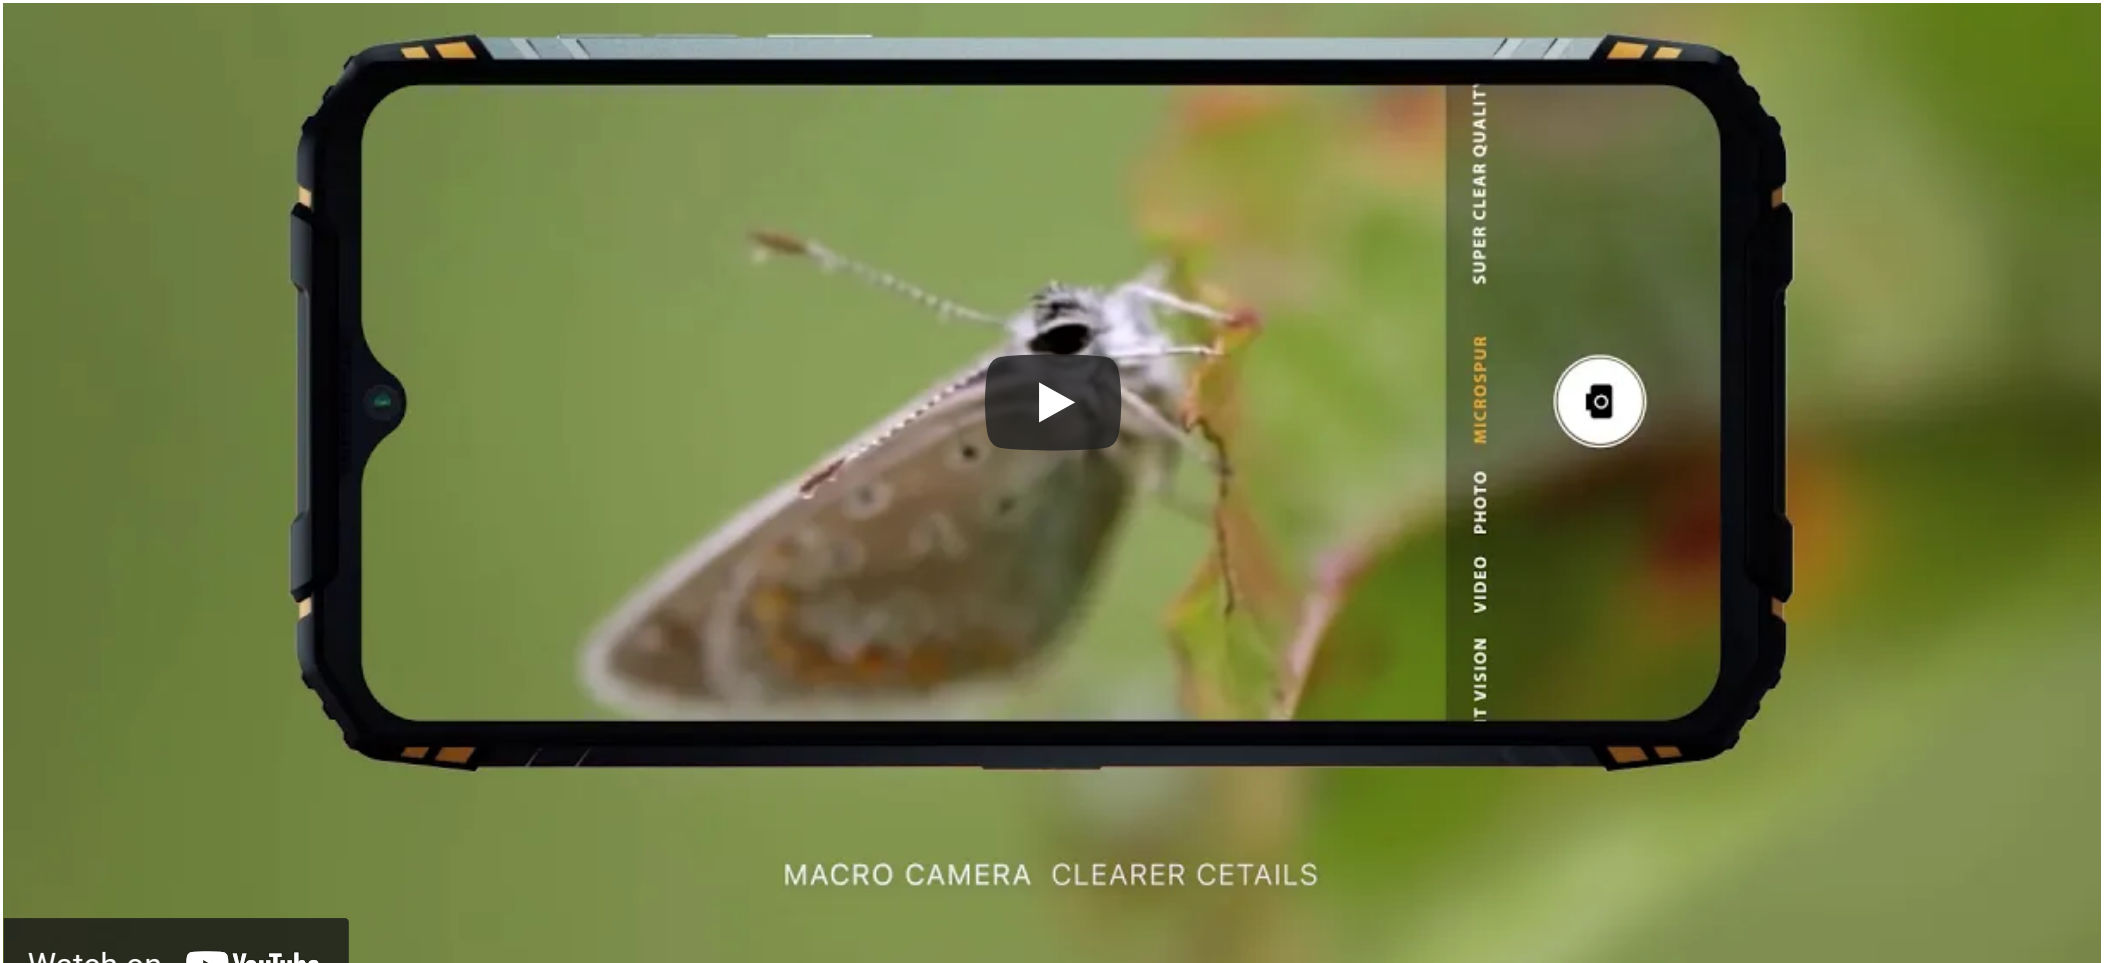

DOOGEE S96 Pro

*The World's First
Infrared Night Vision Rugged Phone*

Full Netcom | IP68 & IP69K | Hello G90, Octa Core
Samsung® 48MP AI Quad Camera | Sony® 20MP Night Vision Camera
6350mAh Large Battery | 8GB RAM+128GB ROM (Samsung® UFS Memory)

First Infrared Night Vision Rugged Phone - DOOGEE S96PRO

Watch later

Share

Watch on  YouTube

Samsung® 48MP Quad Camera
Samsung® 16MP Front Camera

SONY® 20MP Night Vision Camera
SONY® IMX350 Sensor Chip

Waterproof, Dustproof, Shockproof
IP68 / IP69K, MIL-STD-810G

NFC & Google Pay
Android 10

Really Powerful Fighter

More Than 50% of the Metal Body Ratio on the Back of the S96Pro

The proportion of the metal body on the back of DOOGEE S96Pro is more than 50%, and the position of the camera is completely protected by metal materials, thus creating a truly powerful and sturdy phone