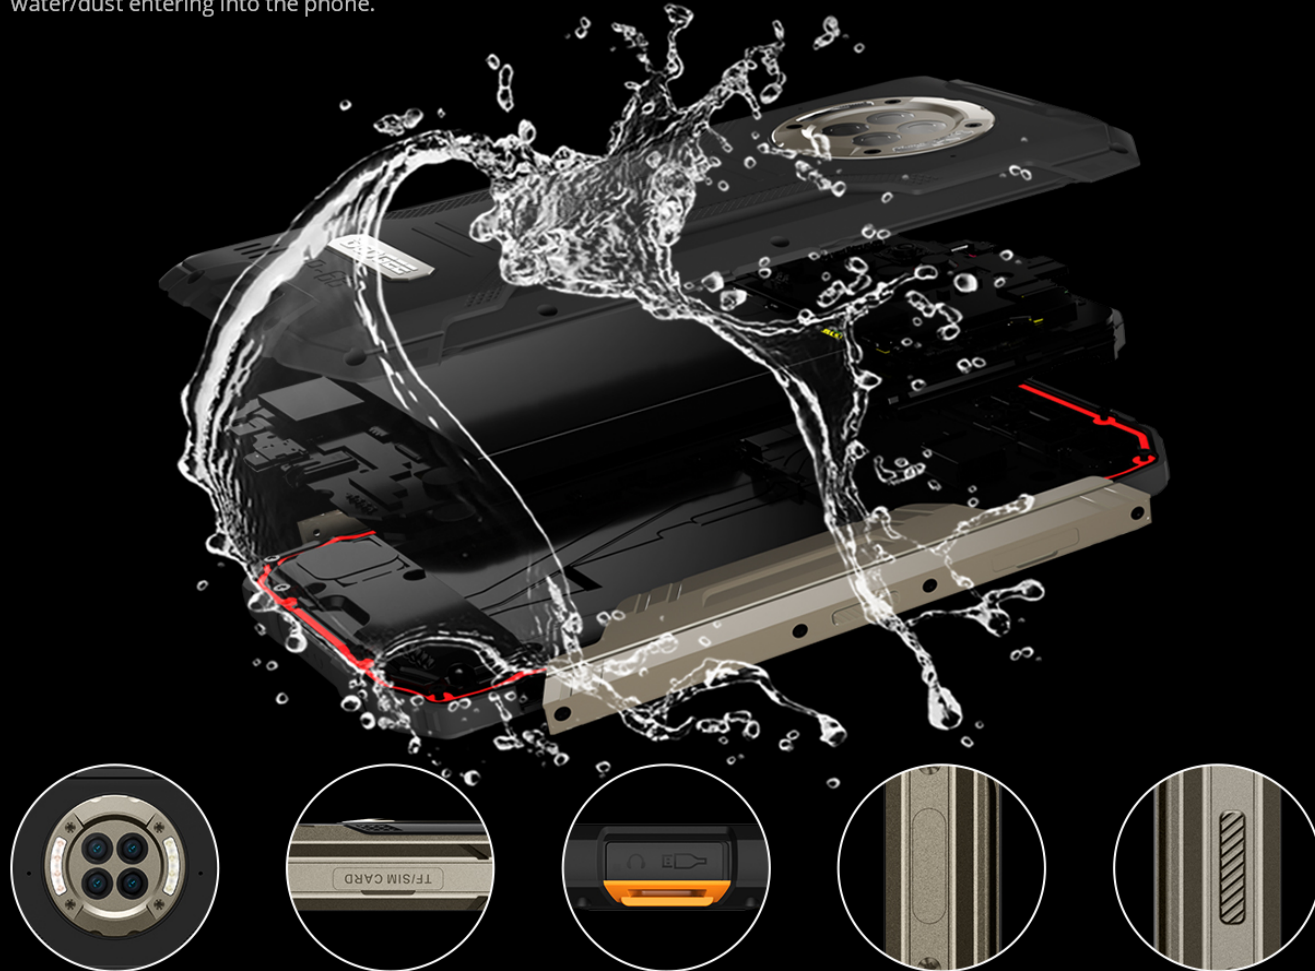

More accurate and natural bokeh, whether it is a crowded street or a jam-packed party, press the selfie button and you'll be the star.

Go Beyond Rugged

Waterproof, Dustproof and Drop-proof

The S96 Pro is a truly rugged phone. Its tough credentials include MIL SPEC 810G and IP68 & IP69K water and dust resistant certified, scratch-resistant screen with Corning® Gorilla® Glass and drop proof tested onto concrete from up to 1.8 metres. It is tough enough to withstand dust, dirt and sudden drop, and are resistant to submersion up to a maximum depth of 1.5m underwater for up to 30 minutes. 50% metal back cover, including camera, more robust.

IP68 / IP69k

Dustproof

Shockproof

Military Grade Craftsmanship

Offering Superb Durability

Built by soft TPU and aluminium alloy reinforced polycarbonate material, DOOGEE S96 Pro totally can protect itself from violent crash, rolling and torsion. Besides, the four reinforced corners and the heightened frames around the screen prevent dropping challenging environments, either on construction sites, farms or extreme outdoor environments. S96 PRO has an all-round protection providing unrivalled 360° durability and ruggedness.

Waterproof Structure & Components

Provides Effective Insulation from Water/Dust

The advanced sealing technology and solid structure make the DOOGEE S96 Pro more than simply a splash-proof function. Components that are exposed to the outside also have a high density macro-molecule coating for waterproofness. We also design special waterproof stoppers for Type-C, earphone jack, and SIM card slot, effectively prevent water/dust entering into the phone.

Discover the Aquatic Beauty

With the waterproof structural Components and our easy to use software camera mode for underwater, you can take your DOOGEE S96 Pro into water up to 5 meters deep for shooting the colourful aqua life or getting dramatic portraits.