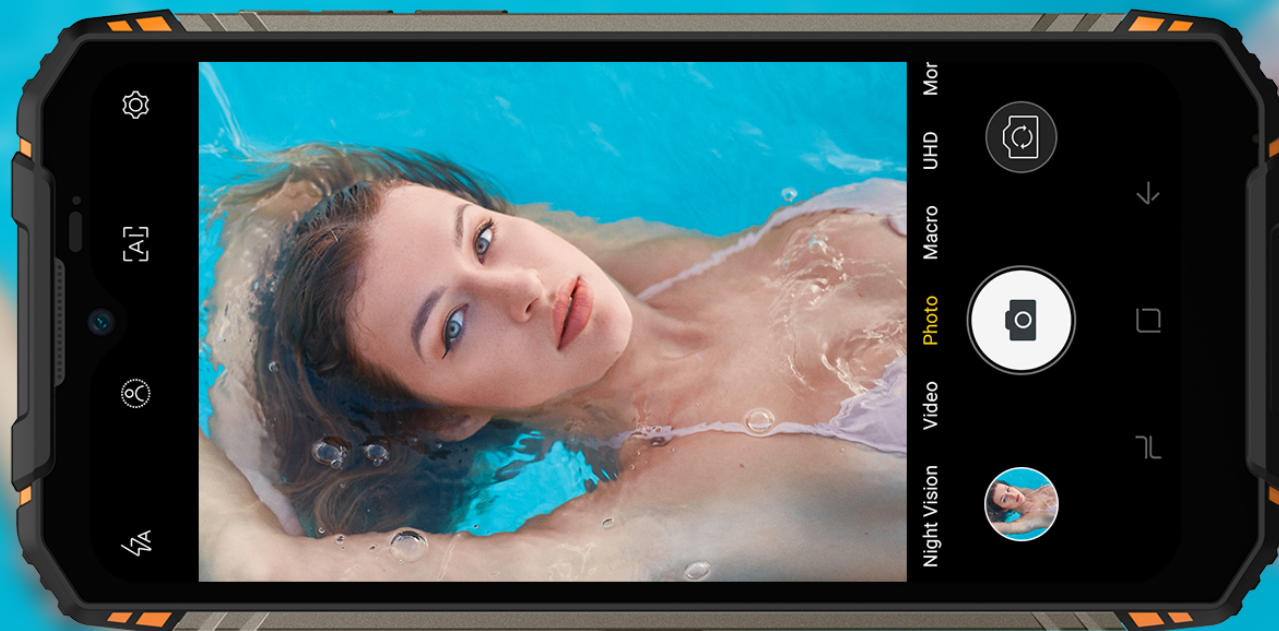

Normal Shooting

UHD

Super Night View

Discover the Beauty of Night

No matter how low the light is, you can take a sense of hierarchy

 DOOGEE S96 PRO
SAMSUNG® AI QUAD CAMERA

Samsung® 16MP AI Selfie Camera

Capture Clear and Natural Selfies

More accurate and natural bokeh, whether it is a crowded street or a jam-packed party, press the selfie button and you'll be the star.

Go Beyond Rugged

Waterproof, Dustproof and Drop-proof

The S96 Pro is a truly rugged phone. Its tough credentials include MIL SPEC 810G and IP68 & IP69K water and dust resistant certified, scratch-resistant screen with Corning® Gorilla® Glass and drop proof tested onto concrete from up to 1.8 metres. It is tough enough to withstand dust, dirt and sudden drop, and are resistant to submersion up to a maximum depth of 1.5m underwater for up to 30 minutes. 50% metal back cover, including camera, more robust.