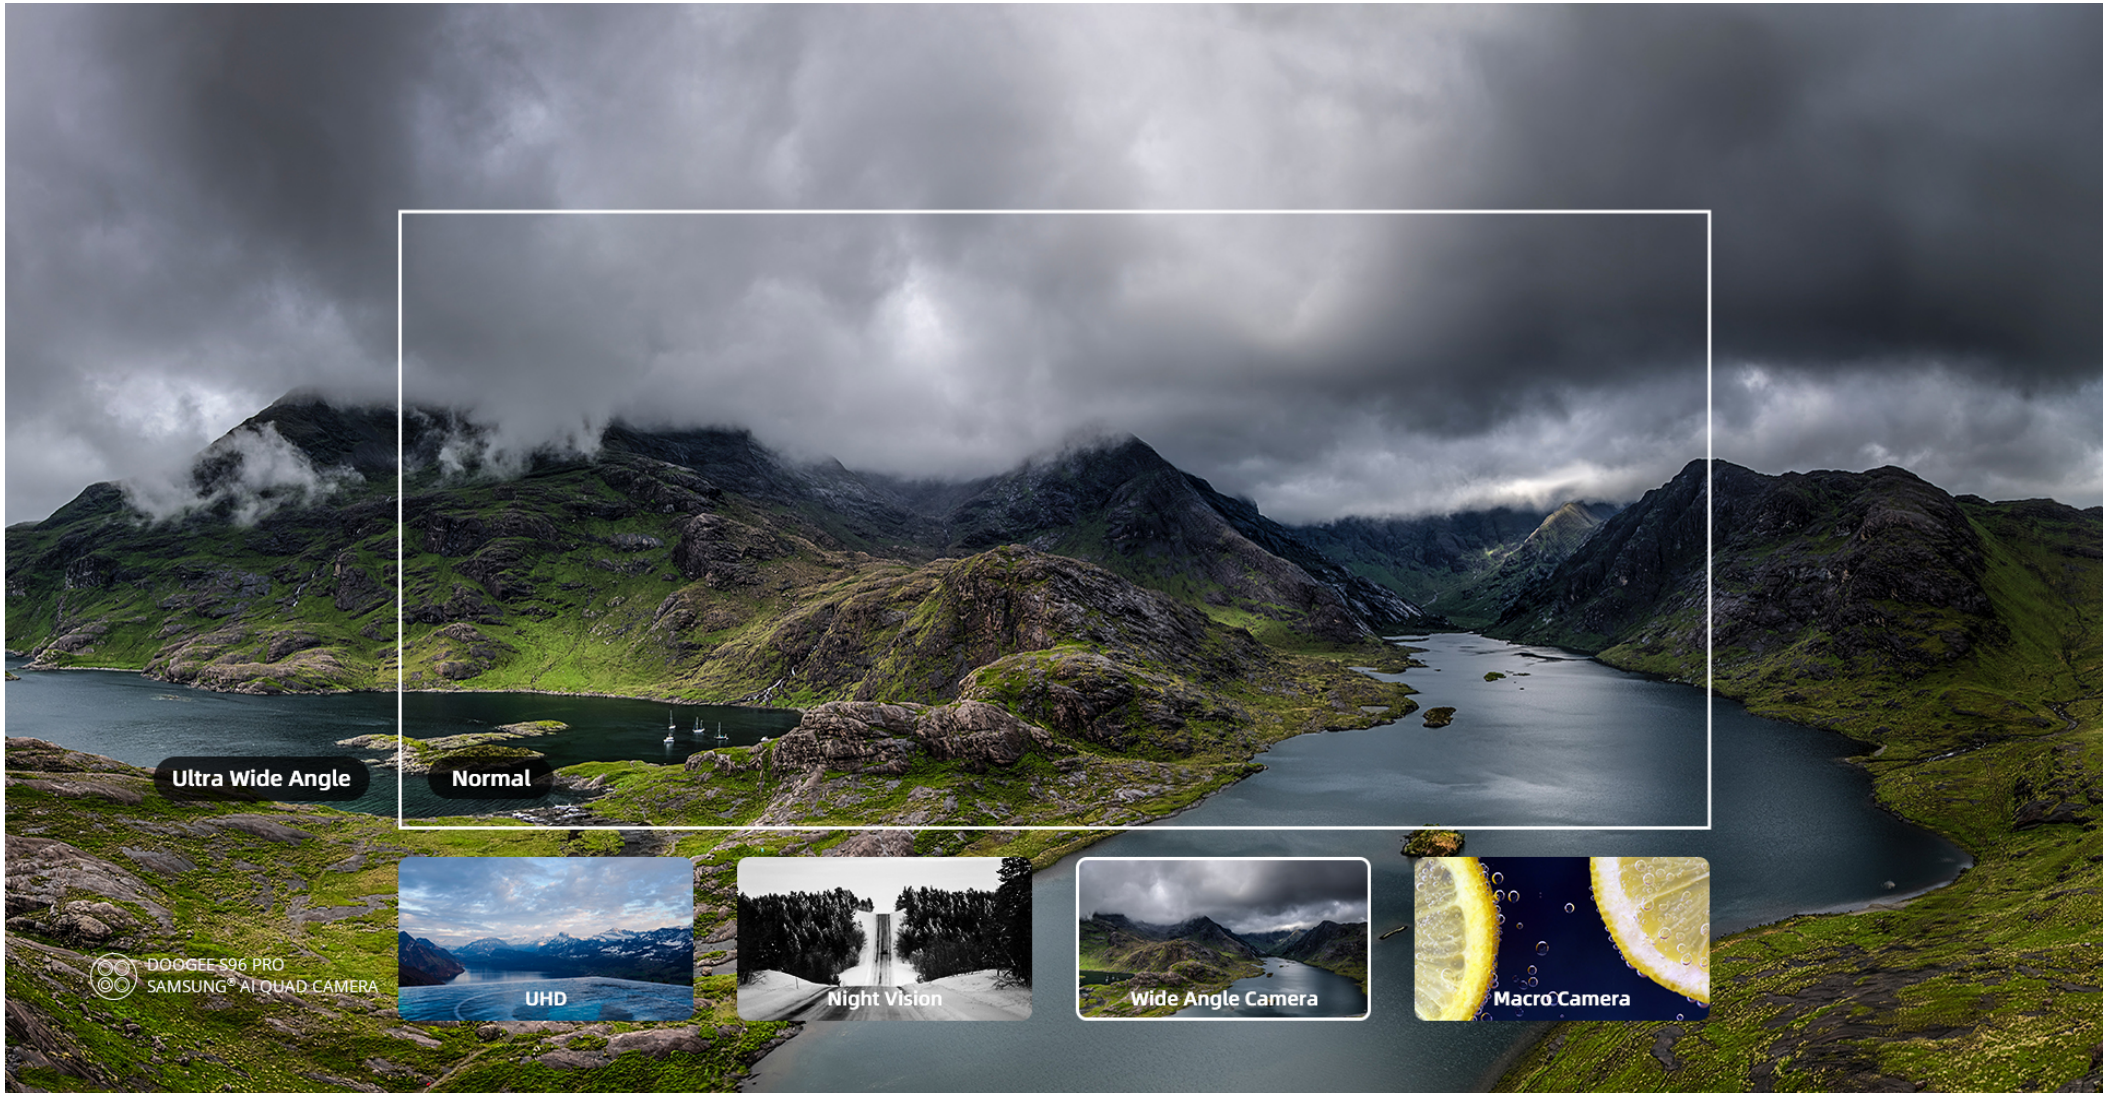

Samsung® 48MP AI Quad Camera

Capture Every Moment

The 48 MP Samsung® main lens captures great details in everyday photos, while the 2MP Macro camera will focus on details in daily life the Samsung® 8MP Wide Camera Sensor and Ultra Wide Angle Lens is perfect for the landscape photos, the whole new Sony® 20MP Night vision camera can reveal the beauty in the night scene for you.

Samsung® 48MP
AI Main Camera

SONY® 20MP
Night Vision Camera

Samsung® 8MP
Wide Angle Camera

2MP
Macro Camera

Flagship Level Ultra-clear Camera

Capture Ultra Clarity Images

The extraordinary Samsung® S5KGM1SP03-FGX9 sensor and integrated 3D HDR technology can take ultra-high resolution clear and detailed photos. The pixels of ultra-definition cameras are 4 times the image quality of ordinary cameras. You can capture excellent images with DOOGEE S96 Pro in any environment.

Normal Shooting

UHD

Super Night View

Discover the Beauty of Night

No matter how low the light is, you can take a sense of hierarchy

 DOOGEE S96 PRO
SAMSUNG® AI QUAD CAMERA

Samsung® 16MP AI Selfie Camera

Capture Clear and Natural Selfies

More accurate and natural bokeh, whether it is a crowded street or a jam-packed party, press the selfie button and you'll be the star.

Go Beyond Rugged

Waterproof, Dustproof and Drop-proof

The S96 Pro is a truly rugged phone. Its tough credentials include MIL SPEC 810G and IP68 & IP69K water and dust resistant certified, scratch-resistant screen with Corning® Gorilla® Glass and drop proof tested onto concrete from up to 1.8 metres. It is tough enough to withstand dust, dirt and sudden drop, and are resistant to submersion up to a maximum depth of 1.5m underwater for up to 30 minutes. 50% metal back cover, including camera, more robust.