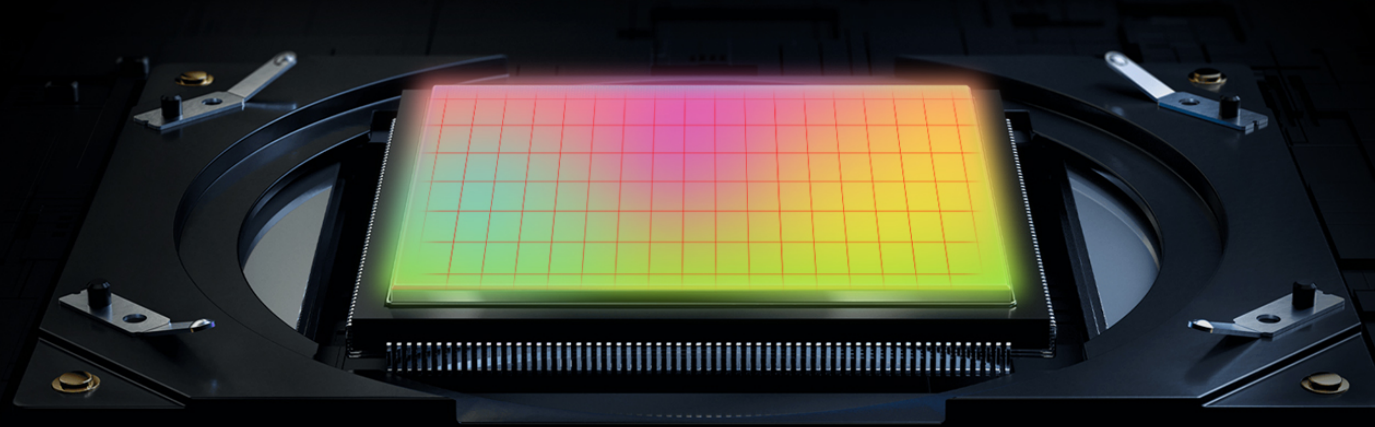

8MP Wide Angle Camera
130° FOV

Samsung® 48MP AI Main Camera
Samsung® S5KGM1SP03-FGX9

SONY® 20MP Night Vision Camera
Support Night Vision Light

2MP Macro Camera
Capture Close Objects from 4cm

SONY® 20MP Night Vision Camera

SONY® IMX350 Ultra-light Sensitive Sensor

The DOOGEE S96 Pro's external camera is equipped with a SONY® IMX350 ultra-light sensitive sensor, Equipped 4 infrared lights and 4 led lights, this means that even in total darkness at night, we can clearly photograph the scene 20m away your phone instantly turns into a night-vision unit.